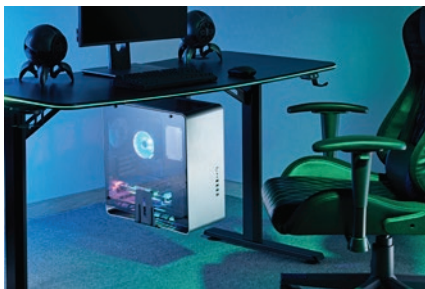

MPM003

EAN 5603209001660

DESK/WALL CPU MOUNT

WIDTH: 155-235MM
DEPTH: 208-258MM
SWIVEL $\pm 180^\circ$

BLACK COLOR

ALL DIMENSIONS (MM)