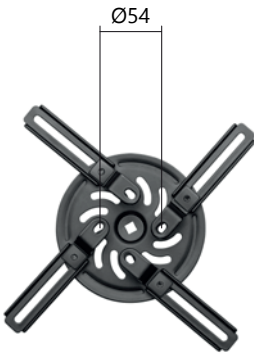

PWM1500B

EAN 5603209001790

SHORT-THROW PROJECTOR WALL MOUNT

ADJUSTABLE TELESCOPIC ARM: 926 - 1518MM

MOUNTING RANGE: Ø(54 ~ 320)MM

INTEGRATED CABLE MANAGEMENT

TILT ±15°

LEVEL ±15°

SWIVEL ±180°

BLACK COLOR

ALL DIMENSIONS (MM)