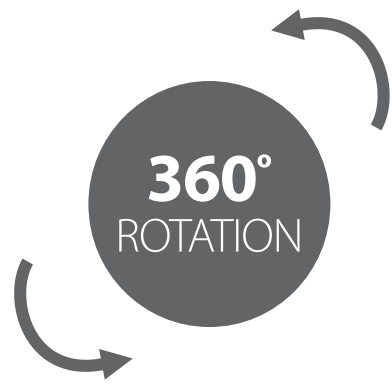

## 17"-32"

### WORKSTATION DESK MOUNT 17-32"

TILT +10° -10° | SWIVEL +10° -10° | ROTATION 360°  
DYNAMIC HEIGHT ADJUSTMENT  
HEIGHT RANGE 505MM  
CABLE MANAGEMENT

KEYBOARD TRAY  
+  
PHONE / STATIONARY  
ACCESSORIES TRAY