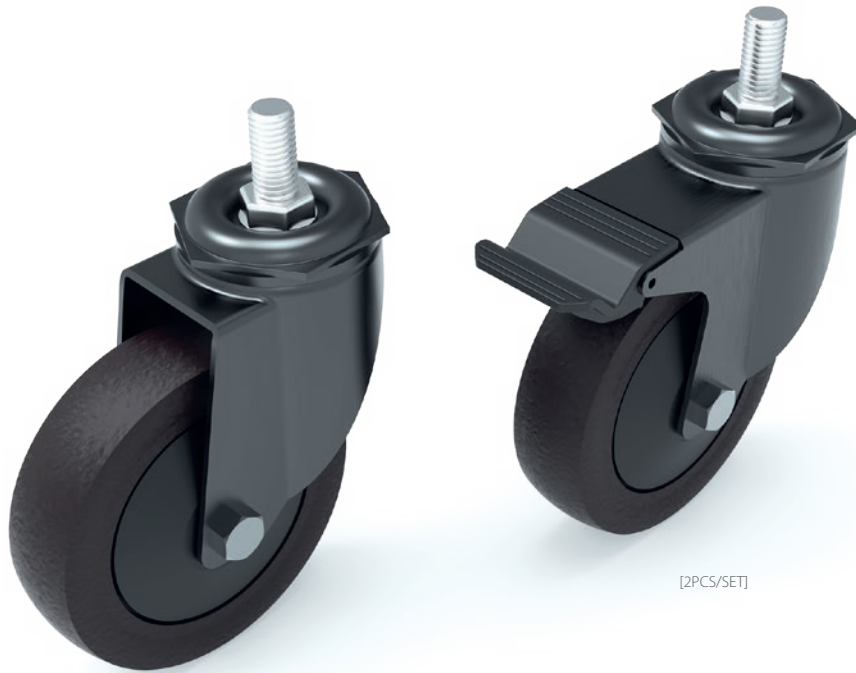

VW131

EAN 5603209091319

WHEELS 4"

BLACK

[2PCS/SET]

LW & VW COMPATIBLE
(FOR VW228)

ALL DIMENSION (MM)

EASY TO INSTALL
AND COMBINE

FREEDOM TO CREATE
MODULAR MOUNT
WITH **UNLIMITED**
CONFIGURATION