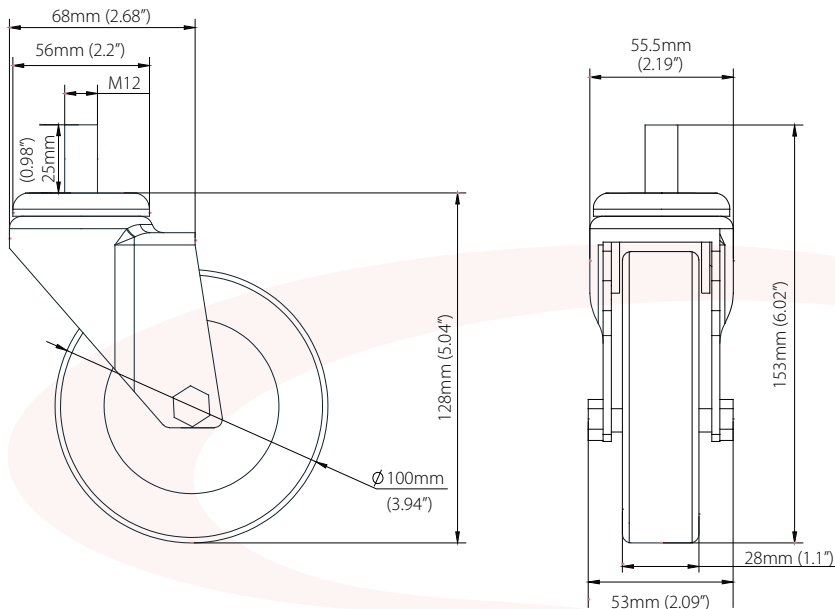

VW131

EAN 5603209091319

WHEELS 4"

BLACK

[2PCS/SET]

LW & VW COMPATIBLE
(FOR VW228)

ALL DIMENSION (MM)

EASY TO INSTALL
AND COMBINE