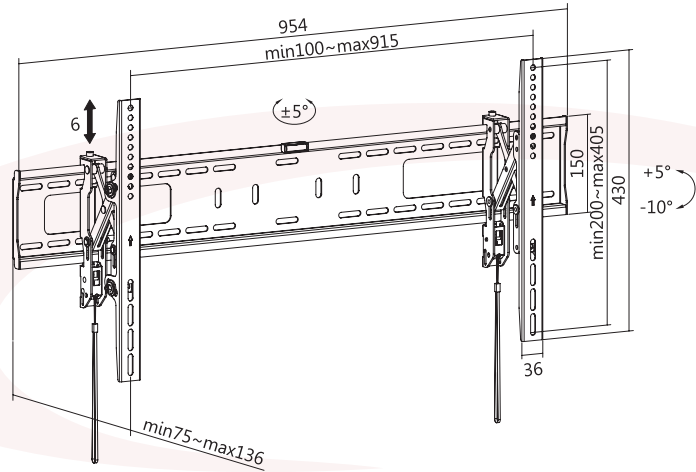

VW1800

EAN 5603209018019

43"-90"

DISPLAY WALL MOUNT
43-90"

TILT +5° -10°
SWIVEL ±5°
LEVEL ADJUSTMENT 6MM
PROFILE 75 - 136MM
ANTI-THEFT DESIGN
(PADLOCK NOT INCLUDED)

200x200 to 900x400

BLACK COLOR

EASY LOCK / UNLOCK
DISPLAY

HEAVY DUTY
EASY ACCESS

75MM PROFILE
CLOSED

136MM PROFILE
OPENED

ALL DIMENSIONS (MM)