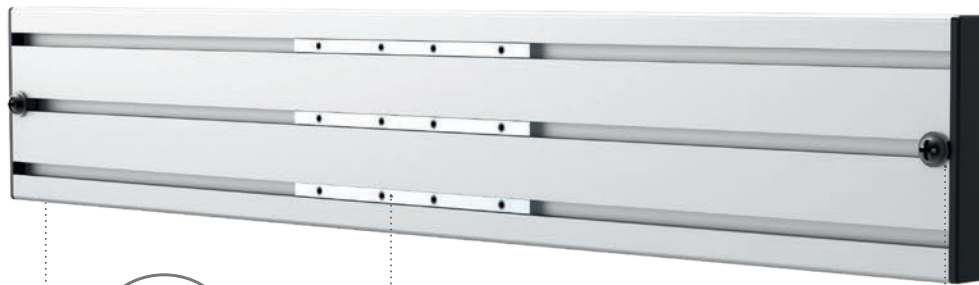

VW201

EAN 5603209022016

ALUMINUM RAIL 700MM

INTEGRATED CABLE MANAGEMENT
TOTAL LENGTH (END CAPS INCLUDED): 709MM
CABLE CLIPS INCLUDED
EXTENSION KIT INCLUDED

SILVER COLOR

CABLE CLIPS
INCLUDED

EXTENSION KIT
INCLUDED
(IF NEEDED)

END CAPS
INCLUDED

VW COMPATIBLE

ALL DIMENSION (MM)

EASY TO INSTALL
AND COMBINE

FREEDOM TO CREATE
MODULAR MOUNT
WITH **UNLIMITED**
CONFIGURATION