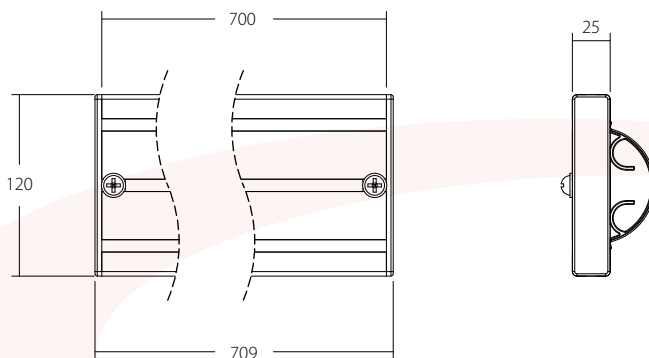

VW201

EAN 5603209022016

ALUMINUM RAIL 700MM

INTEGRATED CABLE MANAGEMENT
TOTAL LENGTH (END CAPS INCLUDED): 709MM
CABLE CLIPS INCLUDED
EXTENSION KIT INCLUDED

SILVER COLOR

CABLE CLIPS
INCLUDED

EXTENSION KIT
INCLUDED
(IF NEEDED)

END CAPS
INCLUDED

VW COMPATIBLE

ALL DIMENSION (MM)

EASY TO INSTALL
AND COMBINE

FREEDOM TO CREATE
MODULAR MOUNT
WITH **UNLIMITED**
CONFIGURATION