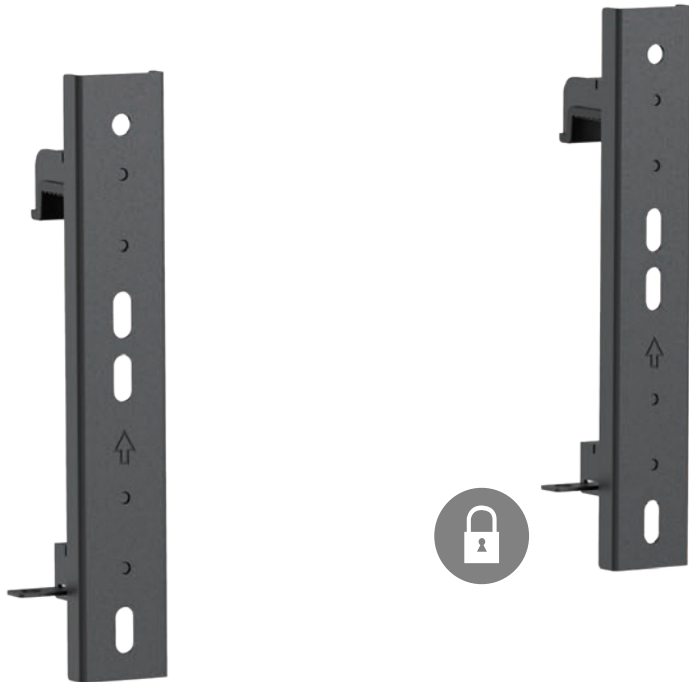

VW204

EAN 5603209000816

FIXED ARM 200MM

WEIGHT CAPACITY: 50KG

TOTAL HEIGHT: 240MM

ANTI-THEFT LOCKING SYSTEM (PADLOCK NOT INCLUDED)

HEIGHT ADJUSTMENT: 5MM

∞X75 to ∞X200

BLACK COLOR

VW COMPATIBLE

(FOR VW201/202/203)

ALL DIMENSIONS (MM)

EASY TO INSTALL
AND COMBINE

FREEDOM TO CREATE
MODULAR MOUNT
WITH **UNLIMITED**
CONFIGURATION