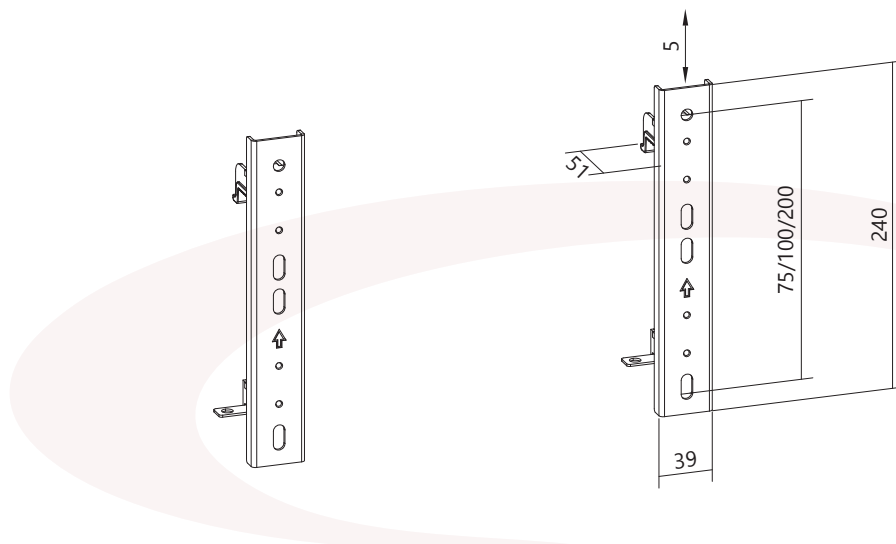

VW204

EAN 5603209000816

FIXED ARM 200MM

WEIGHT CAPACITY: 50KG

TOTAL HEIGHT: 240MM

ANTI-THEFT LOCKING SYSTEM (PADLOCK NOT INCLUDED)

HEIGHT ADJUSTMENT: 5MM

∞X75 to ∞X200

BLACK COLOR

VW COMPATIBLE

(FOR VW201/202/203)

ALL DIMENSIONS (MM)

EASY TO INSTALL
AND COMBINE

FREEDOM TO CREATE
MODULAR MOUNT
WITH **UNLIMITED**
CONFIGURATION