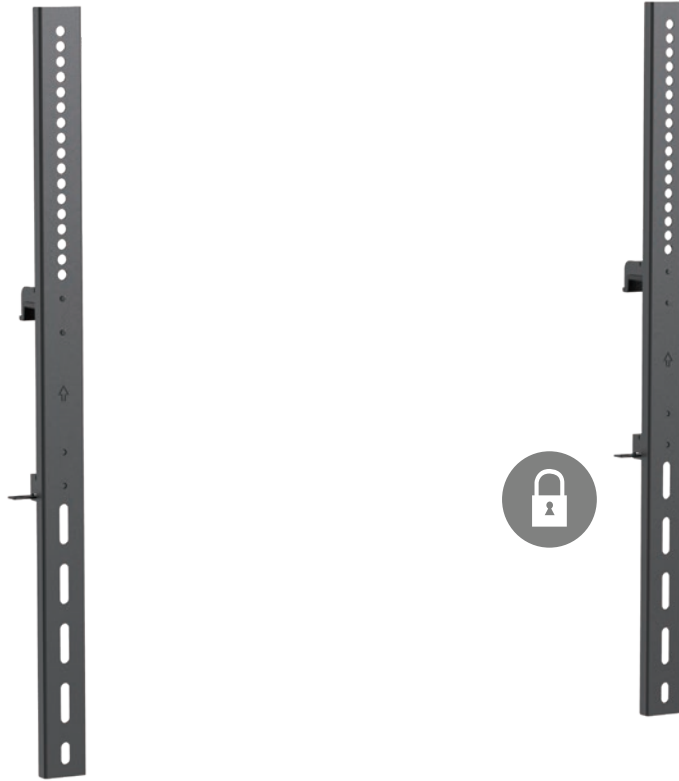

VW205

EAN 5603209000823

FIXED ARM 600MM

WEIGHT CAPACITY: 70KG
TOTAL HEIGHT: 640MM
ANTI-THEFT LOCKING SYSTEM (PADLOCK NOT INCLUDED)
HEIGHT ADJUSTMENT: 5MM

∞X200 to ∞X600

BLACK COLOR

VW COMPATIBLE
(FOR VW201/202/203)

ALL DIMENSIONS (MM)

EASY TO INSTALL
AND COMBINE

FREEDOM TO CREATE
MODULAR MOUNT
WITH **UNLIMITED**
CONFIGURATION