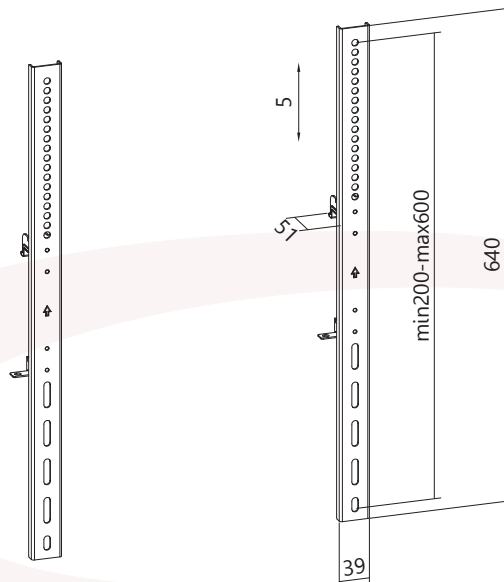

VW205

EAN 5603209000823

FIXED ARM 600MM

WEIGHT CAPACITY: 70KG
TOTAL HEIGHT: 640MM
ANTI-THEFT LOCKING SYSTEM (PADLOCK NOT INCLUDED)
HEIGHT ADJUSTMENT: 5MM

∞X200 to ∞X600

BLACK COLOR

VW COMPATIBLE
(FOR VW201/202/203)

ALL DIMENSIONS (MM)

EASY TO INSTALL
AND COMBINE

FREEDOM TO CREATE
MODULAR MOUNT
WITH **UNLIMITED**
CONFIGURATION