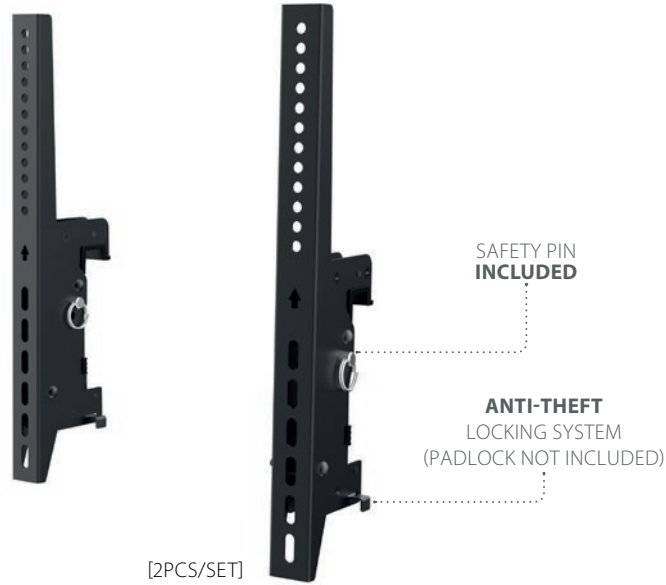

VW207

EAN 5603209022078

TILT ARM 400MM

TOTAL HEIGHT: 440MM
WEIGHT CAPACITY: 50 KG
TILT RANGE: -20° (WITHOUT SAFETY PIN) / 0°
SAFETY PIN INCLUDED
ANTI-THEFT LOCKING SYSTEM

BLACK COLOR

VW COMPATIBLE
(FOR VW201/202/203)

EASY TO INSTALL
AND COMBINE

FREEDOM TO CREATE
MODULAR MOUNT
WITH **UNLIMITED**
CONFIGURATION