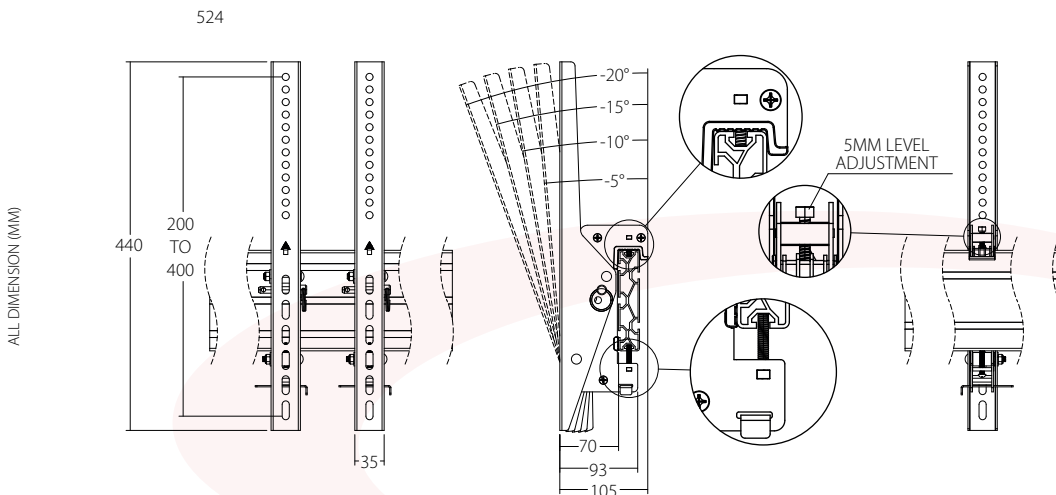

VW207

EAN 5603209022078

TILT ARM 400MM

TOTAL HEIGHT: 440MM
WEIGHT CAPACITY: 50 KG
TILT RANGE: -20° (WITHOUT SAFETY PIN) / 0°
SAFETY PIN INCLUDED
ANTI-THEFT LOCKING SYSTEM

BLACK COLOR

VW COMPATIBLE
(FOR VW201/202/203)

EASY TO INSTALL
AND COMBINE

FREEDOM TO CREATE
MODULAR MOUNT
WITH **UNLIMITED**
CONFIGURATION