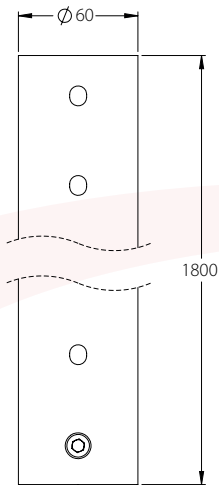

# VW211

EAN 5603209022115

**POLE 1800MM**

BLACK COLOR

**VW COMPATIBLE**  
(FOR VW201/202/203)

ALL DIMENSION (MM)

EASY TO INSTALL  
AND COMBINE

**FREEDOM TO CREATE**  
MODULAR MOUNT  
WITH **UNLIMITED**  
CONFIGURATION