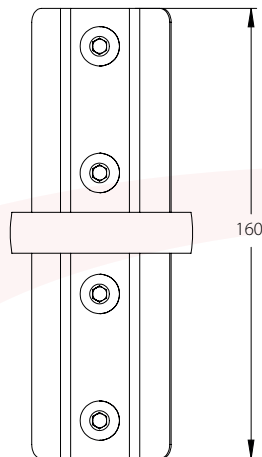

VW215

EAN 5603209022153

POLE JOINER

BLACK COLOR

ALL DIMENSION (MM)

EASY TO INSTALL
AND COMBINE

FREEDOM TO CREATE
MODULAR MOUNT
WITH **UNLIMITED**
CONFIGURATION