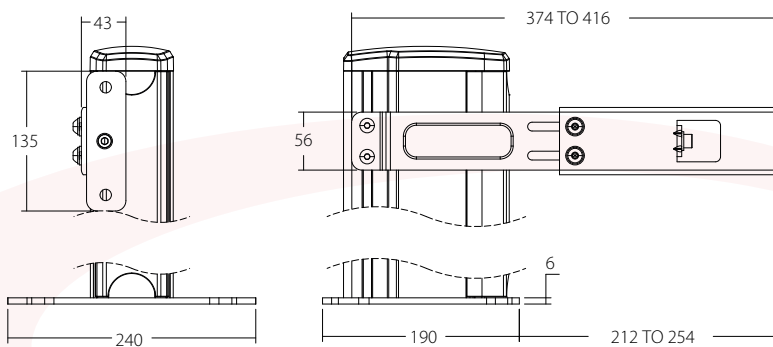

VW220B

EAN 5603209022207

BASE PLATE + WALL SAFETY BRACKET

WALL DISTANCE ADJUSTMENT: 41.5MM

BLACK COLOR

LW & VW COMPATIBLE
(FOR VW225/226)

ALL DIMENSION (MM)

EASY TO INSTALL
AND COMBINE