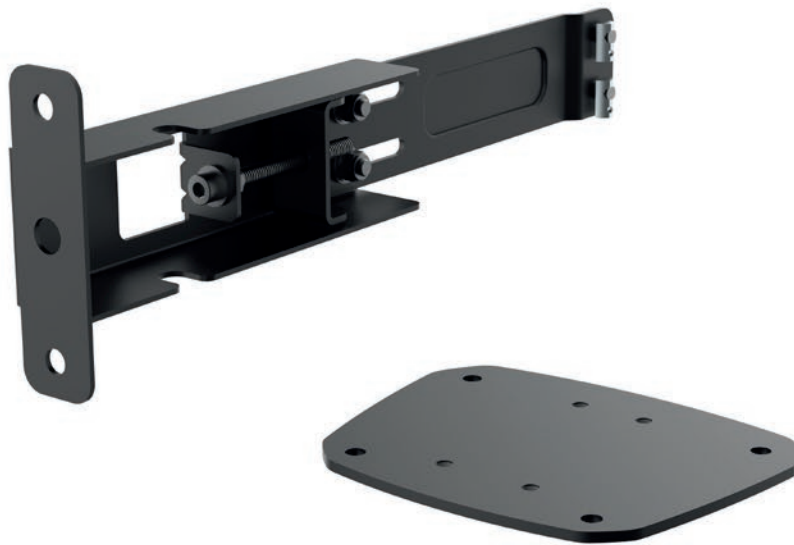

VW220B

EAN 5603209022207

BASE PLATE + WALL SAFETY BRACKET

WALL DISTANCE ADJUSTMENT: 41.5MM

BLACK COLOR

LW & VW COMPATIBLE
(FOR VW225/226)

ALL DIMENSION (MM)

EASY TO INSTALL
AND COMBINE

FREEDOM TO CREATE
MODULAR MOUNT
WITH **UNLIMITED**
CONFIGURATION