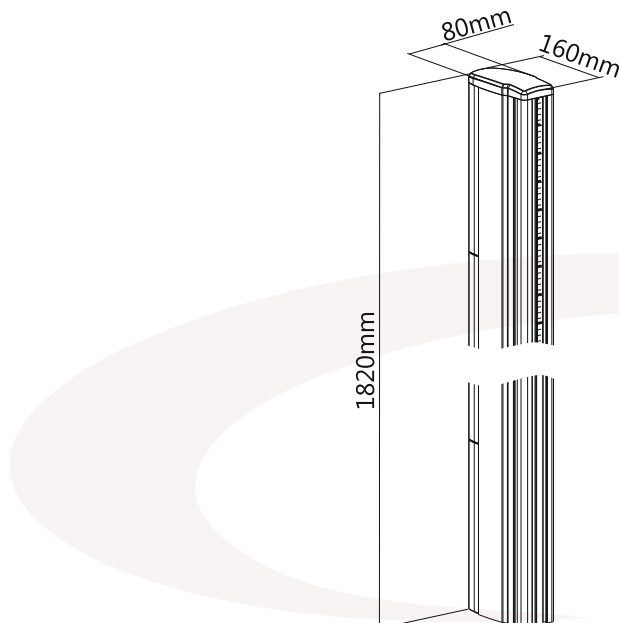

VW225

EAN 5603209022252

ALUMINIUM COLUMN 1800MM

COLUMN

TOTAL HEIGHT (END CAPS INCLUDED): 1820MM

ALUMINIUM

COMPATIBLE WITH
VW SERIES

EASY TO INSTALL
AND COMBINE

MODULAR MOUNT
WITH **UNLIMITED**
CONFIGURATION

"ONE OF MANY POSSIBLE
CONFIGURATIONS"