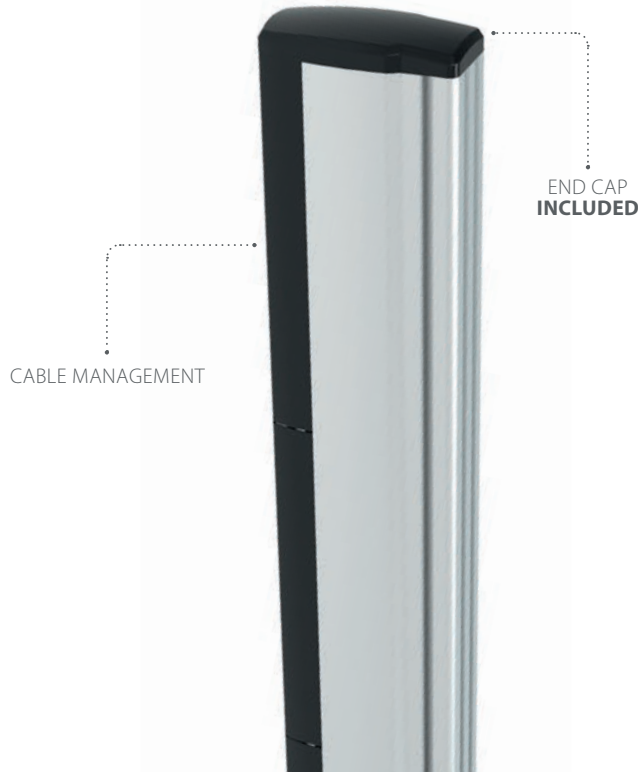

VW225

EAN 5603209022252

ALUMINIUM COLUMN 1800MM

COLUMN

TOTAL HEIGHT (END CAPS INCLUDED): 1820MM

ALUMINIUM

COMPATIBLE WITH
VW SERIES

EASY TO INSTALL
AND COMBINE

MODULAR MOUNT
WITH **UNLIMITED**
CONFIGURATION

"ONE OF MANY POSSIBLE
CONFIGURATIONS"