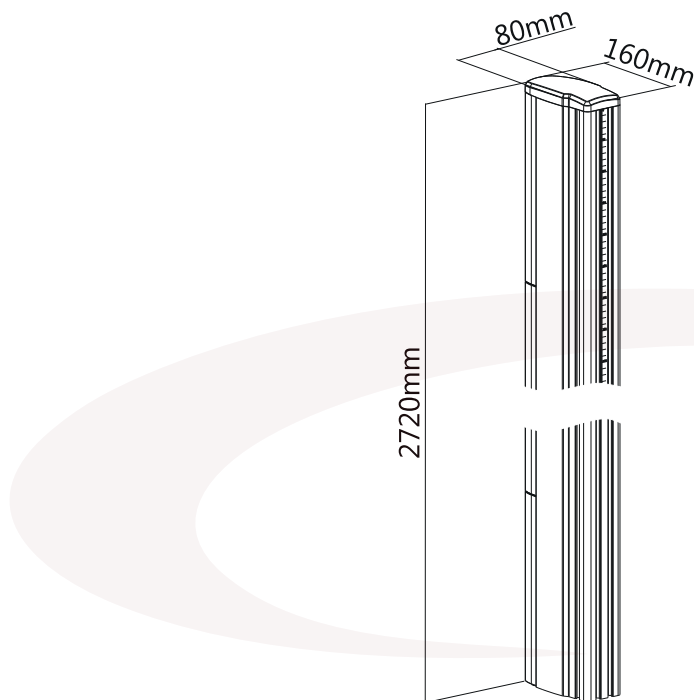

## ALUMINIUM COLUMN 2700MM

### COLUMN

TOTAL HEIGHT (END CAPS INCLUDED): 2720MM

ALUMINIUM

COMPATIBLE WITH  
VW SERIES

EASY TO INSTALL  
AND COMBINE

MODULAR MOUNT  
WITH **UNLIMITED**  
CONFIGURATION

"ONE OF MANY POSSIBLE  
CONFIGURATIONS"