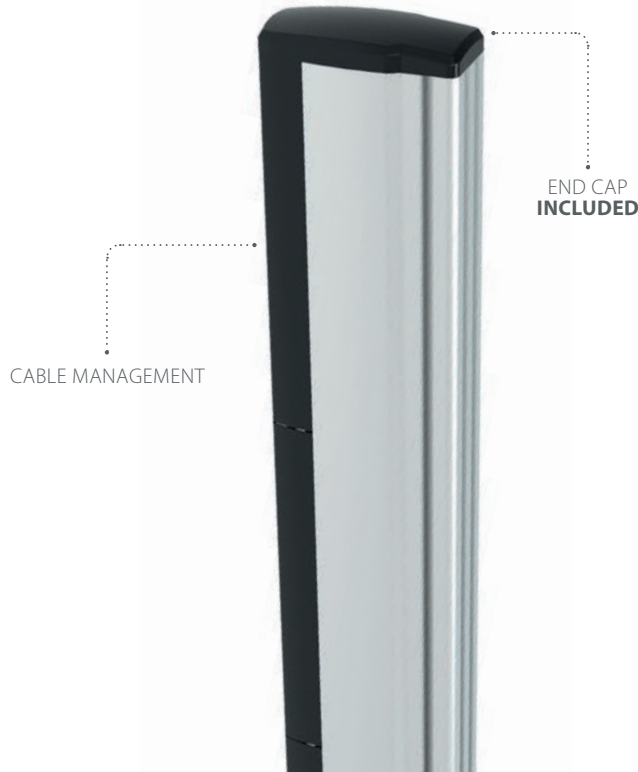

## ALUMINIUM COLUMN 2700MM

### COLUMN

TOTAL HEIGHT (END CAPS INCLUDED): 2720MM

ALUMINIUM

COMPATIBLE WITH  
VW SERIES

EASY TO INSTALL  
AND COMBINE

MODULAR MOUNT  
WITH **UNLIMITED**  
CONFIGURATION

"ONE OF MANY POSSIBLE  
CONFIGURATIONS"