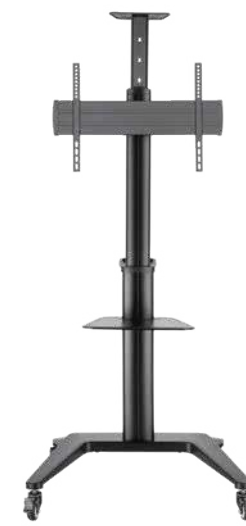

VWA1125B

EAN 5603209011287

37"-70"

90° ROTATION

VIDEO CONFERENCE

CAMERA SHELF INCLUDED & ADJUSTABLE AV SHELF

FREE STANDING CART MOUNT 37-70"

- TILT: -12° +5° | ROTATION 0° TO 90°
- SCREEN CENTER HEIGHT: MIN 1250 MAX 1600 MM
- CAMERA SHELF HEIGHT: MAX 2157 MM
- HIGH-END BRAKED WHEELS
- INTEGRATED CABLE MANAGEMENT
- CAMERA SHELF INCLUDED
- AV SHELF INCLUDED

CABLE MANAGEMENT INCLUDED

EXTRA MOBILITY HANDLE

- 200X200 / 300X200
- 300X300 / 400X200
- 400X300 / 400X400
- 600X400

BLACK COLOR

VWA1125W
EAN: 5603209011294

WHITE COLOR