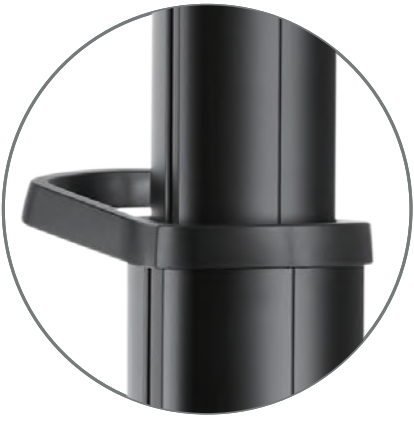

VWA1125B

EAN 5603209011287

37"-70"

90° ROTATION

VIDEO CONFERENCE

CAMERA SHELF INCLUDED & ADJUSTABLE AV SHELF

FREE STANDING CART MOUNT 37-70"

- TILT: -12° +5° | ROTATION 0° TO 90°
- SCREEN CENTER HEIGHT: MIN 1250 MAX 1600 MM
- CAMERA SHELF HEIGHT: MAX 2157 MM
- HIGH-END BRAKED WHEELS
- INTEGRATED CABLE MANAGEMENT
- CAMERA SHELF INCLUDED
- AV SHELF INCLUDED

CABLE MANAGEMENT INCLUDED

EXTRA MOBILITY HANDLE

- 200X200 / 300X200
- 300X300 / 400X200
- 400X300 / 400X400
- 600X400

BLACK COLOR

VWA1125W
EAN: 5603209011294

WHITE COLOR