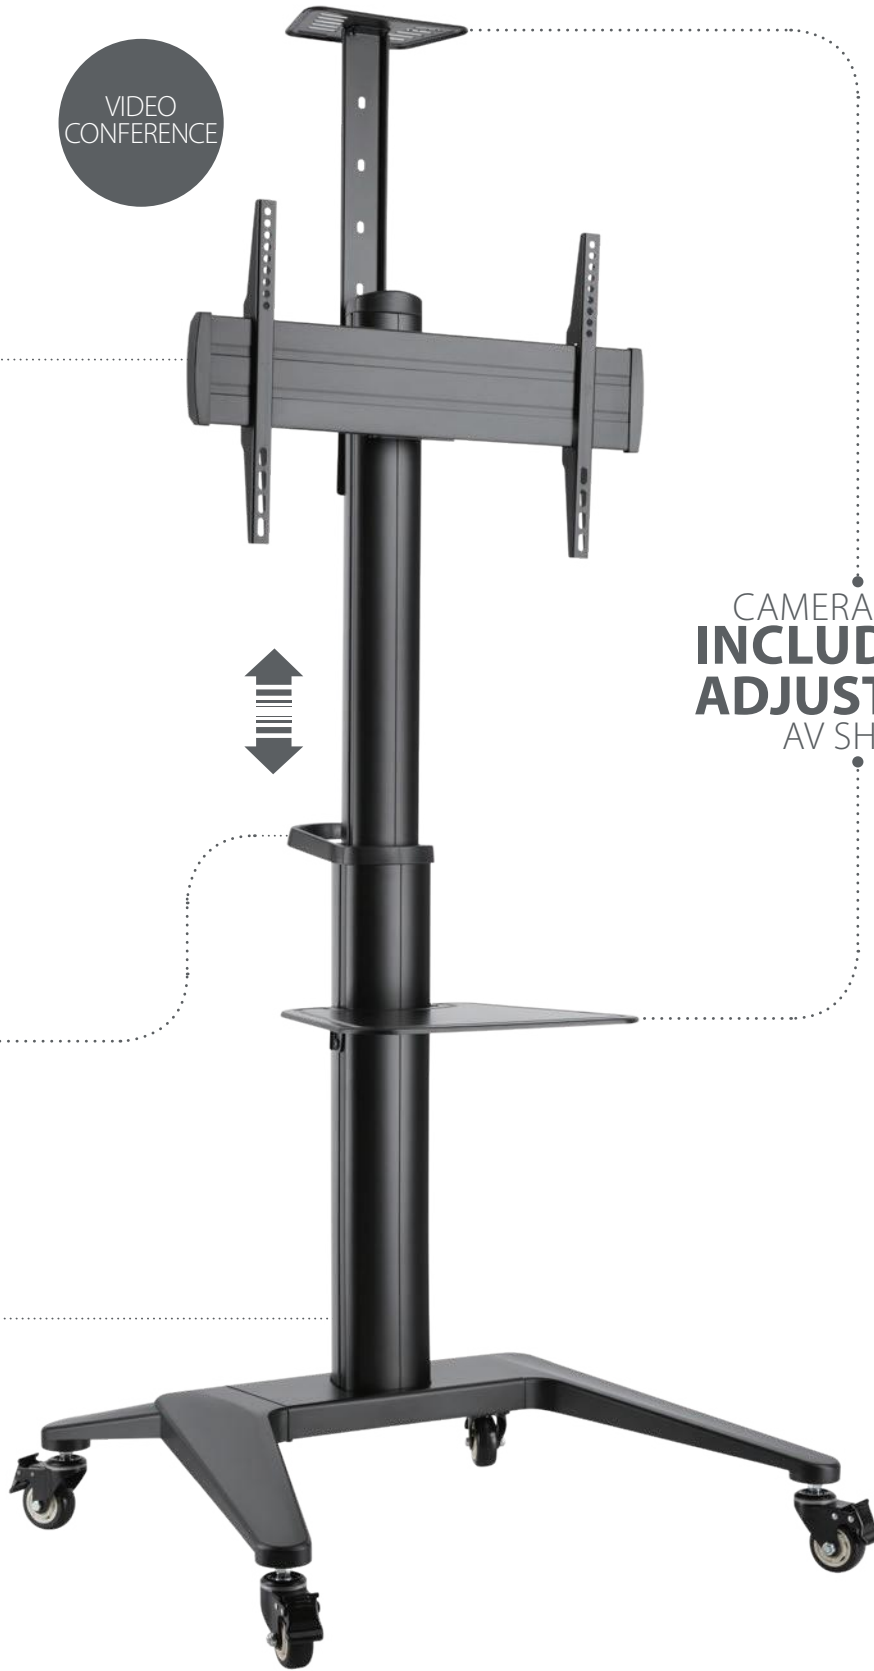

VWA1125B

EAN 5603209011287

37"-70"

90° ROTATION

VIDEO CONFERENCE

CAMERA SHELF INCLUDED & ADJUSTABLE AV SHELF

FREE STANDING CART MOUNT 37-70"

- TILT: -12° +5° | ROTATION 0° TO 90°
- SCREEN CENTER HEIGHT: MIN 1250 MAX 1600 MM
- CAMERA SHELF HEIGHT: MAX 2157 MM
- HIGH-END BRAKED WHEELS
- INTEGRATED CABLE MANAGEMENT
- CAMERA SHELF INCLUDED
- AV SHELF INCLUDED

CABLE MANAGEMENT INCLUDED

EXTRA MOBILITY HANDLE

- 200X200 / 300X200
- 300X300 / 400X200
- 400X300 / 400X400
- 600X400

BLACK COLOR

VWA1125W
EAN: 5603209011294

WHITE COLOR