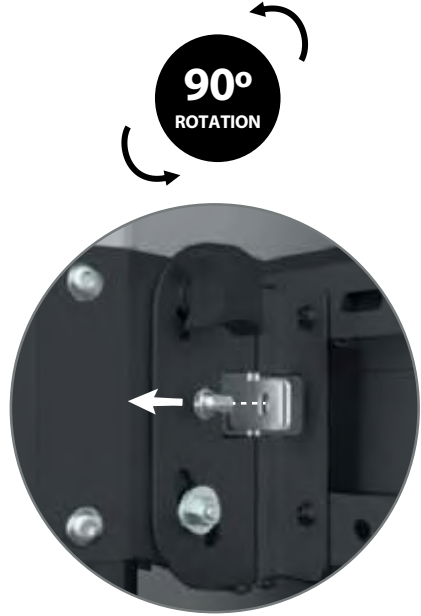

VWA1125B

EAN 5603209011287

37"-70"

90° ROTATION

VIDEO CONFERENCE

CAMERA SHELF INCLUDED & ADJUSTABLE AV SHELF

FREE STANDING CART MOUNT 37-70"

- TILT: -12° +5° | ROTATION 0° TO 90°
- SCREEN CENTER HEIGHT: MIN 1250 MAX 1600 MM
- CAMERA SHELF HEIGHT: MAX 2157 MM
- HIGH-END BRAKED WHEELS
- INTEGRATED CABLE MANAGEMENT
- CAMERA SHELF INCLUDED
- AV SHELF INCLUDED

CABLE MANAGEMENT INCLUDED

EXTRA MOBILITY HANDLE

- 200X200 / 300X200
- 300X300 / 400X200
- 400X300 / 400X400
- 600X400

BLACK COLOR

VWA1125W
EAN: 5603209011294

WHITE COLOR