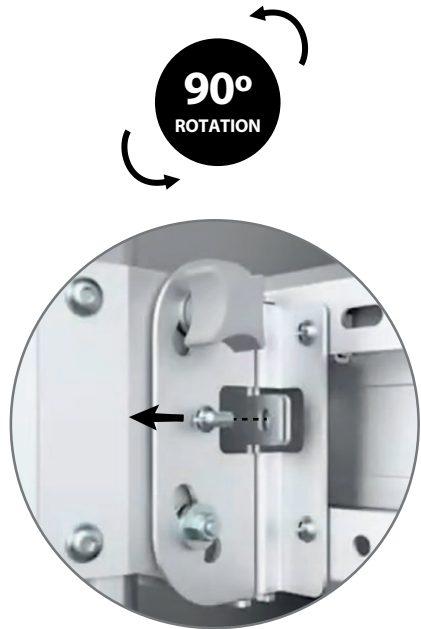

VWA1125W

EAN 5603209011294

37"-70"

FREE STANDING CART MOUNT
37-70"

TILT: -12° +5° | ROTATION 0° TO 90°

SCREEN CENTER HEIGHT: MIN 1250 MAX 1600 MM

CAMERA SHELF HEIGHT: MAX 2157 MM

HIGH-END BRAKED WHEELS

INTEGRATED CABLE MANAGEMENT

CAMERA SHELF INCLUDED

AV SHELF INCLUDED

VIDEO CONFERENCE

CAMERA SHELF
**INCLUDED &
ADJUSTABLE**
AV SHELF

CABLE
MANAGEMENT
INCLUDED

EXTRA MOBILITY
HANDLE

- 200X200 / 300X200
- 300X300 / 400X200
- 400X300 / 400X400
- 600X400