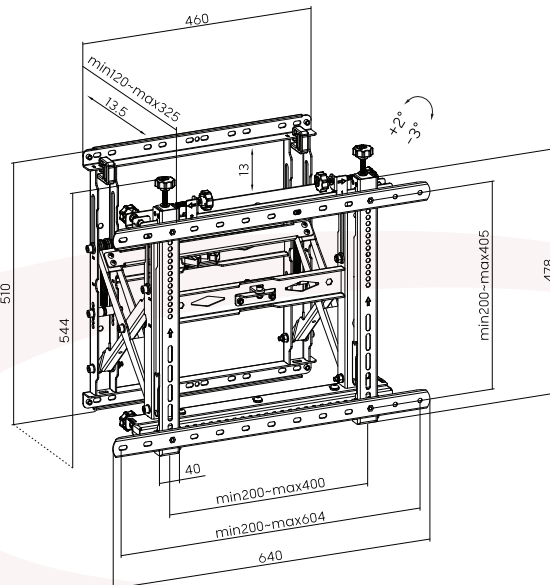

## VIDEOWALL MOUNT 45"-70"

- QUICK RELEASE POP-OUT MECHANISM FOR EASY INSTALLATION / MAINTENANCE
- MULTIDIMENSIONAL MICRO-ADJUSTMENT
- ANTI-THEFT DESIGN (PADLOCK NOT INCLUDED)
- ACCIDENTAL POP-OUT PREVENTION SYSTEM
- MOUNTING PROFILE: 120 - 325 MM
- TILT +2° / -3°
- HEIGHT 13 MM
- DEPTH 13.5 MM

## 45"-70"

200x200 to 600x400 / 400x600

BLACK COLOR

ACCIDENTAL POP-OUT  
SAFETY SYSTEM

KICKSTAND  
FOR EASY MAINTENANCE

EASY LOCK / UNLOCK  
DISPLAY

ALL DIMENSION (MM)