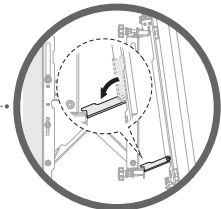

## VIDEOWALL MOUNT 45"-70"

- QUICK RELEASE POP-OUT MECHANISM FOR EASY INSTALLATION / MAINTENANCE
- MULTIDIMENSIONAL MICRO-ADJUSTMENT
- ANTI-THEFT DESIGN (PADLOCK NOT INCLUDED)
- ACCIDENTAL POP-OUT PREVENTION SYSTEM
- MOUNTING PROFILE: 120 - 325 MM
- TILT +2° / -3°
- HEIGHT 13 MM
- DEPTH 13.5 MM

## 45"-70"

200x200 to 600x400 / 400x600

BLACK COLOR

ACCIDENTAL POP-OUT  
SAFETY SYSTEM

KICKSTAND  
FOR EASY MAINTENANCE

EASY LOCK / UNLOCK  
DISPLAY

ALL DIMENSION (MM)