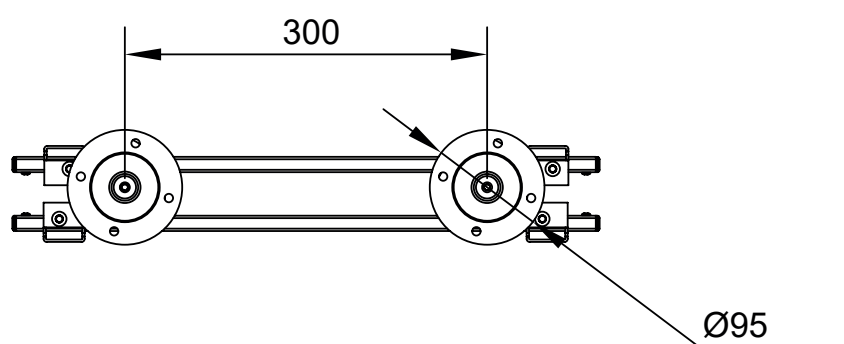

VWWS1U

EAN 5603209099193

40"-65"

STEEL CABLE MOUNT 40-65"

STEEL CABLE 3000MM | MAX. HEIGHT: 3300MM
OPTIONAL 6000MM (VW171)

100X100 / 200X200
300X200 / 300X300
400X200 / 400X300
400X400 / 400X600

BLACK COLOR

**OPTIONAL
VW171**
EAN: 5603209091715
STEEL CABLE 6000MM
CABO AÇO 6000MM [2PCS/SET]