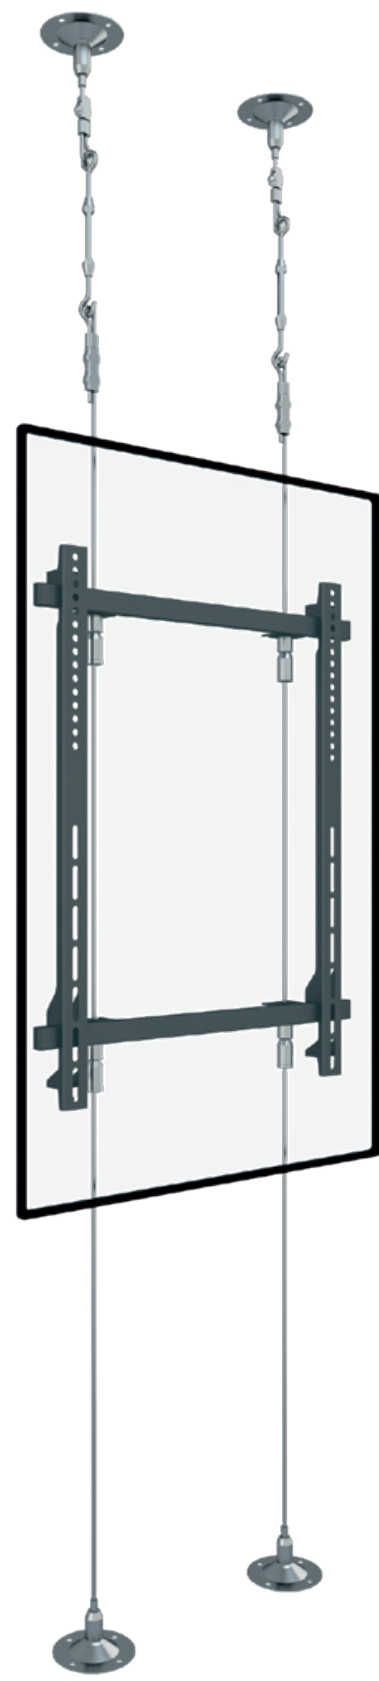

VWWS1U

EAN 5603209099193

40"-65"

STEEL CABLE MOUNT 40-65"

STEEL CABLE 3000MM | MAX. HEIGHT: 3300MM
OPTIONAL 6000MM (VW171)

100X100 / 200X200
300X200 / 300X300
400X200 / 400X300
400X400 / 400X600

BLACK COLOR

**OPTIONAL
VW171**
EAN: 5603209091715
STEEL CABLE 6000MM
CABO AÇO 6000MM [2PCS/SET]