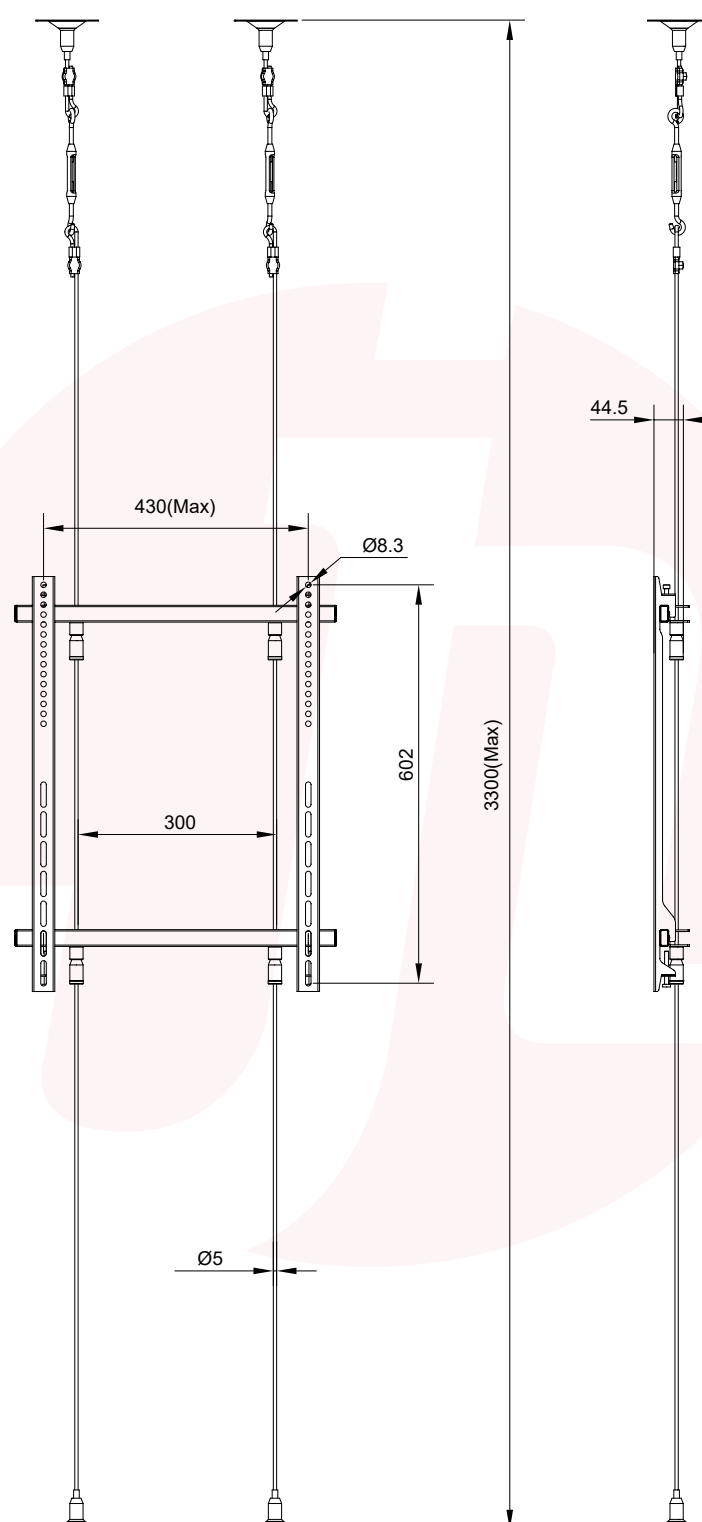

VWWS1U

EAN 5603209099193

40"-65"

STEEL CABLE MOUNT 40-65"

STEEL CABLE 3000MM | MAX. HEIGHT: 3300MM
OPTIONAL 6000MM (VW171)

100X100 / 200X200
300X200 / 300X300
400X200 / 400X300
400X400 / 400X600

BLACK COLOR

**OPTIONAL
VW171**
EAN: 5603209091715
STEEL CABLE 6000MM
CABO AÇO 6000MM [2PCS/SET]