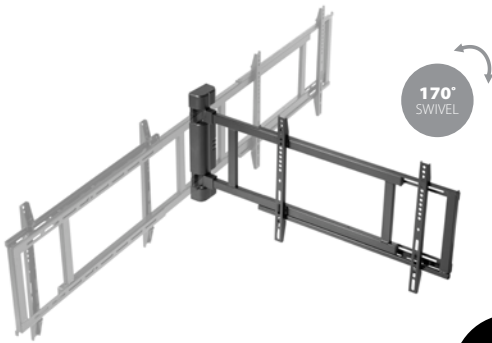

## 32"-75"

### MOTORIZED DISPLAY WALL MOUNT 32-75"

- EXTENSION: 775-1220MM
- SWIVEL 170°
- LEVEL ADJUSTMENT
- CABLE MANAGEMENT
- ANTI-COLLISION SYSTEM
- 2 MEMORY SETTINGS

RF REMOTE CONTROL INCLUDED

200x200 to 600x400

BLACK COLOR

170° SWIVEL

LEFT AND RIGHT INSTALLATION