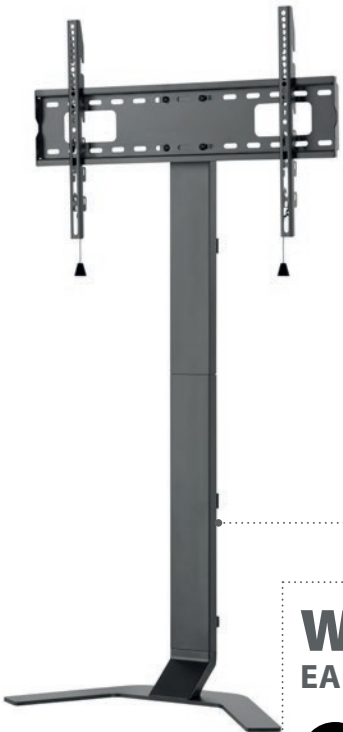

WMF600W

EAN 5603209006115

32"-80"

EXTRA SLIM TV FLOOR STAND 32"-80"

SCREEN CENTER HEIGHT: 1057 - 1115 - 1173MM

TILT -10° +5°

INTEGRATED CABLE MANAGEMENT
ANGLED BASE

CABLE
MANAGEMENT
INCLUDED

WALL
SAFETY BOLT

200X200 / 300X200
300X300 / 400X200
400X300 / 400X400
600X400

WHITE COLOR

FIT OVER
BASEBOARD

WMF600B
EAN: 5603209006108

BLACK COLOR