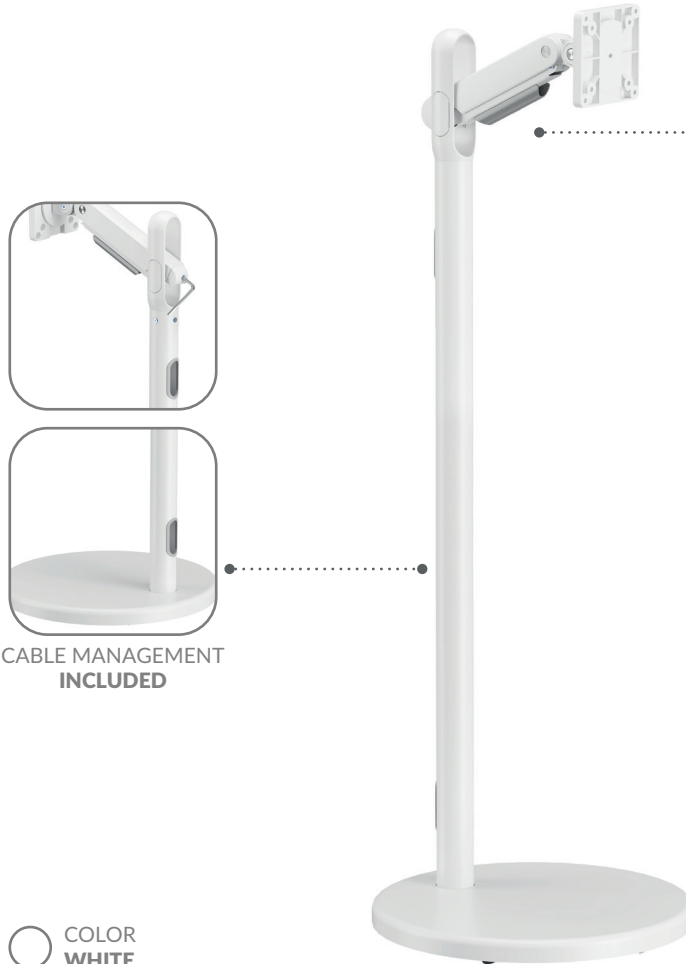

# MONITOR FLOOR CART MOUNT

SUPORE DE CHÃO CARRINHO PARA MONITOR

13 - 35"

**LOAD CAPACITY**  
2-10 KG (4.4-22 LBS)

**VESA**  
75 x 75 | 100 x 100

**CABLE MANAGEMENT**

**TILT**  
±90°

**ROTATION**  
±90°

**HEIGHT**  
952-1152 mm

**WHEELS**  
5

**HEIGHT ADJUSTMENT**  
952~1152 mm

**CABLE MANAGEMENT INCLUDED**

○ COLOR  
**WHITE**

ALL DIMENSIONS (MM)