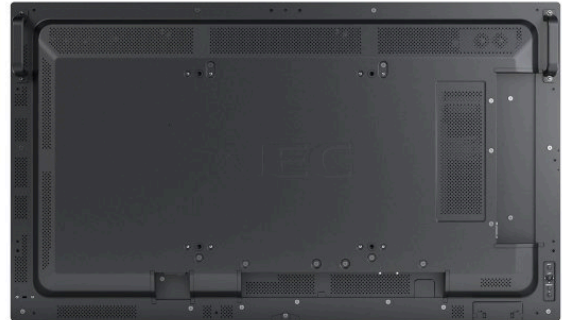

NEC MultiSync® MA431  
LCD 43" Message Advanced Large Format Display

### Meticulously powerful signage

When true-to-life colour rendition is essential, the MA Series' advanced feature set delivers calibrated precision, without compromise. For specialist applications, the wide colour gamut panel, SpectraView engine technology and 8K signal processing, positions the MA series at the high end of professional content delivery.

The MA series' modular design includes Intel® Smart Display Module (Intel® SDM) technology integrated into the display, facilitating powerful media playback for the most intuitive signage creation and delivery. Featuring an integral audio amplifier, multi-picture mode technology and extensive connectivity including video out, the MA series offers versatile functionality for corporate signage and prestige retail applications.