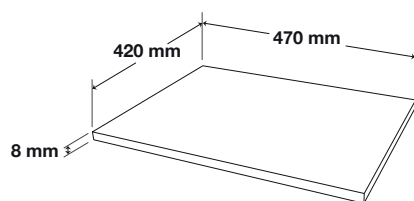

ANTI VIBRATION GLASS PLATE

DIMENSIONS

To place on the top shelf of your furniture. Delivered with 4 Norstone DAMP 50 supports.

DESIGN

Materials: *black glass, black rubber*

USEFUL DIMENSIONS

Dimensions without DAMP 50 (W x H x D): *470 x 8 x 420 mm*

Dimensions with DAMP 50 (W x H x D): *470 x 20 x 420 mm*

Thickness: *8 mm (plate), 12 mm (DAMP 50)*

COLOUR

Black
SKU: NORANTVIBPLABK
EAN: 3700795180259

PACKAGING

Quantity/carton: *1*

Type: *Brown cardboard*

Dimensions (W x H x D): *NA*

Net weight: *NA*

Gross weight: *NA*

SUITABLE WITH

Spider

Stabbl Hifi
Bambou

Bergen 2

Stabbl Hifi