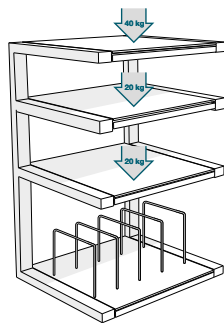

Esse Hifi Vinyl

Completing the range ESSE, the new ESSE Vinyl will be worthy of a great musical time : vinyl music.

This furniture is conceived to receive turntable, amplifier and other electronic device. The bottom shelf is designed to accommodate your collection of vinyl records.

TV
30" MAX
40/20 KG MAX

COLOR(S)

SPÉCIFICATIONS

DESIGN

Finitions : Glossy Black / Black
Glossy Black / Red
Glossy Black / Frosted

Structure : Glossy black powder coated steel

Étagères : Black red or frosted tempered glass

MAXIMUM LOAD

Upper shelf : 40 kg

Internal shelves : 20 kg

USABLE DIMENSIONS

Overall dimensions (W x H x D) : 570 x 860 x 400 mm

Shelves (W x P) : 570 x 400 mm

Height between the upper shelves : 140 mm

Height between the intermediate shelves : 190 mm

Height between the lower shelves : 330 mm

Dimensions stuck-vinyl (L x H) : 200 x 175 mm

Maximum number vinyls : 90

PACKAGING

Delivered disassembled with screws kit , mounting instructions and tools

Quantity/box : 1 – **Type :** Brown cardboard