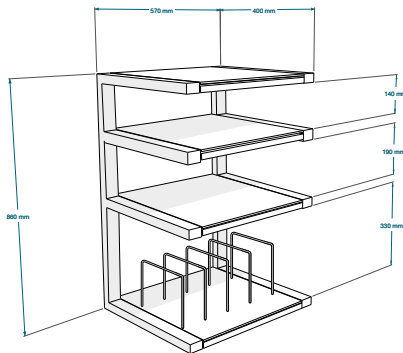

Esse Hifi Vinyl

Completing the range ESSE, the new ESSE Vinyl will be worthy of a great musical time : vinyl music.

This furniture is conceived to receive turntable, amplifier and other electronic device. The bottom shelf is designed to accommodate your collection of vinyl records.

TV
30" MAX
40/20 KG MAX

COLOR(S)

SPÉCIFICATIONS

DESIGN

Finitions : Glossy Black / Black
Glossy Black / Red
Glossy Black / Frosted

Structure : Glossy black powder coated steel

Étagères : Black red or frosted tempered glass

MAXIMUM LOAD

Upper shelf : 40 kg

Internal shelves : 20 kg

USABLE DIMENSIONS

Overall dimensions (W x H x D) : 570 x 860 x 400 mm

Shelves (W x P) : 570 x 400 mm

Height between the upper shelves : 140 mm

Height between the intermediate shelves : 190 mm

Height between the lower shelves : 330 mm

Dimensions stuck-vinyl (L x H) : 200 x 175 mm

Maximum number vinyls : 90

PACKAGING

Delivered disassembled with screws kit , mounting instructions and tools

Quantity/box : 1 – **Type :** Brown cardboard