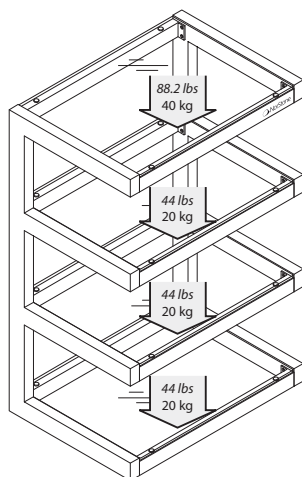

## Esse Hifi

The plain and refined design of the Esse Hifi makes it a functional and elegant piece of furniture ready to house your AV equipment with style. The top shelf also welcomes any turntable or flat screens up to 32 inches.

### SPECIFICATIONS

Labels

### USABLE DIMENSIONS

**Overall dimensions (W x H x D):**  
22.4" x 33.9" x 15.7" / 570x 860x 400mm  
**Shelves (W x D):** 22.4" x 15.7" / 570 x 400 mm  
**Height between shelves:** 8.7" / 222 mm