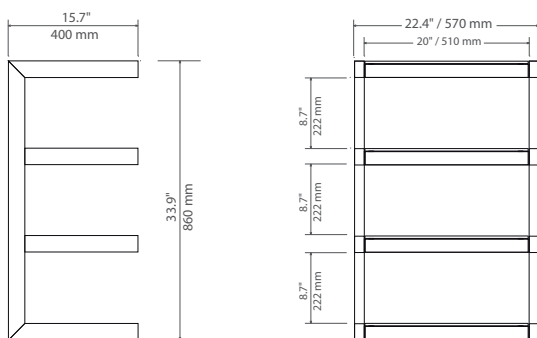

## Esse Hifi

The plain and refined design of the Esse Hifi makes it a functional and elegant piece of furniture ready to house your AV equipment with style. The top shelf also welcomes any turntable or flat screens up to 32 inches.

### SPECIFICATIONS

Labels

### MAXIMUM LOAD

**Upper shelf:** 88.2 lbs - 40kg  
**Internal shelves:** 44 lbs - 20 kg

### USABLE DIMENSIONS

**Overall dimensions (W x H x D):**  
22.4" x 33.9" x 15.7" / 570x 860x 400mm  
**Shelves (W x D):** 22.4" x 15.7" / 570 x 400 mm  
**Height between shelves:** 8.7" / 222 mm