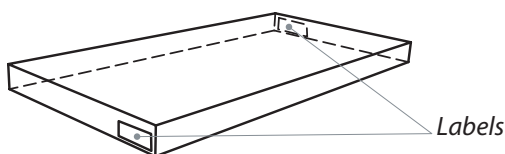

## Esse Hifi

The plain and refined design of the Esse Hifi makes it a functional and elegant piece of furniture ready to house your AV equipment with style. The top shelf also welcomes any turntable or flat screens up to 32 inches.

### SPECIFICATIONS

Labels

### USABLE DIMENSIONS

**Overall dimensions (W x H x D):**  
22.4" x 33.9" x 15.7" / 570x 860x 400mm  
**Shelves (W x D):** 22.4" x 15.7" / 570 x 400 mm  
**Height between shelves:** 8.7" / 222 mm