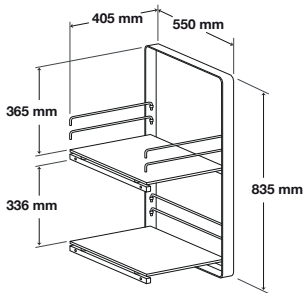

LOFT

Side unit

DIMENSIONS

SPECIFICATIONS

Real Bamboo veneer

COLOURS

-  Black/Bamboo
SKU: NA / EAN: NA
-  Black/Walnut
SKU: NA / EAN: NA
-  Black/Black
SKU: NA / EAN: NA

Requires the main unit (sold separately). Can be set on the left and/or on the right of the main unit.

DESIGN

Structure: *Black satin powder coated steel*
Shelves: *Real Bamboo veneer, walnut or black glass*

USEFUL DIMENSIONS

External dimensions (W x H x D): *405 x 835 x 550 mm*
Shelves (W x D): *380 x 540 mm*
Shelves thickness:

- Bamboo: *15 mm*
- Walnut: *15 mm*
- Black glass: *8 mm*

PACKAGING

Delivered disassembled with screws, instructions and tools required for assembly.
Quantity/carton: *1*
Type: *Brown cardboard*
Dimensions (W x H x D): *900 x 625 x 120 mm*
Net weight: *NA*
Gross weight: *NA*