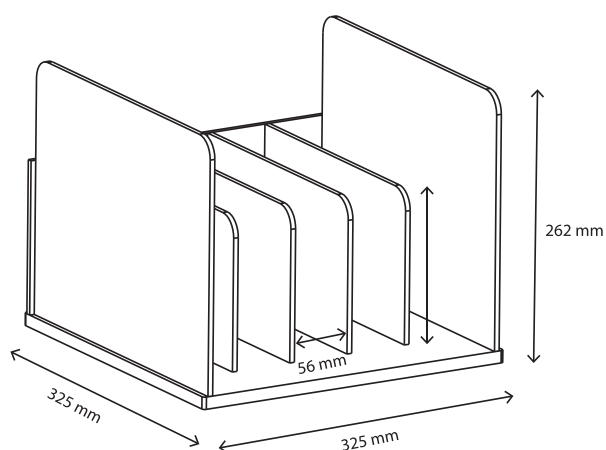

VINYL L PR

DIMENSIONS

DESCRIPTION

Made of bamboo and high density plexiglass, this beautiful storage unit will proudly take pride of place in your living room or listening room. 12 vinyls per compartment, 60 vinyls in total, organised in five compartments. When it is completely filled, the Vinyl LP R disappears to reveal only the beauty of the vinyls it contains. Its dimensions allow it to be integrated into a KALLAX cabinet and thus facilitate the filing of your vinyls within it.

DESIGN

Structure : Acrylic panel
Shelves : Bamboo

MAX LOAD

Shelf : 5 kg

DIMENSIONS

External dimensions (W x H x D) : 325 x 262 x 325 mm
Internal dimensions : 56 mm

MAX VINYLES QUANTITY

12 MAX / COMPARTMENT
60 MAX TOTAL