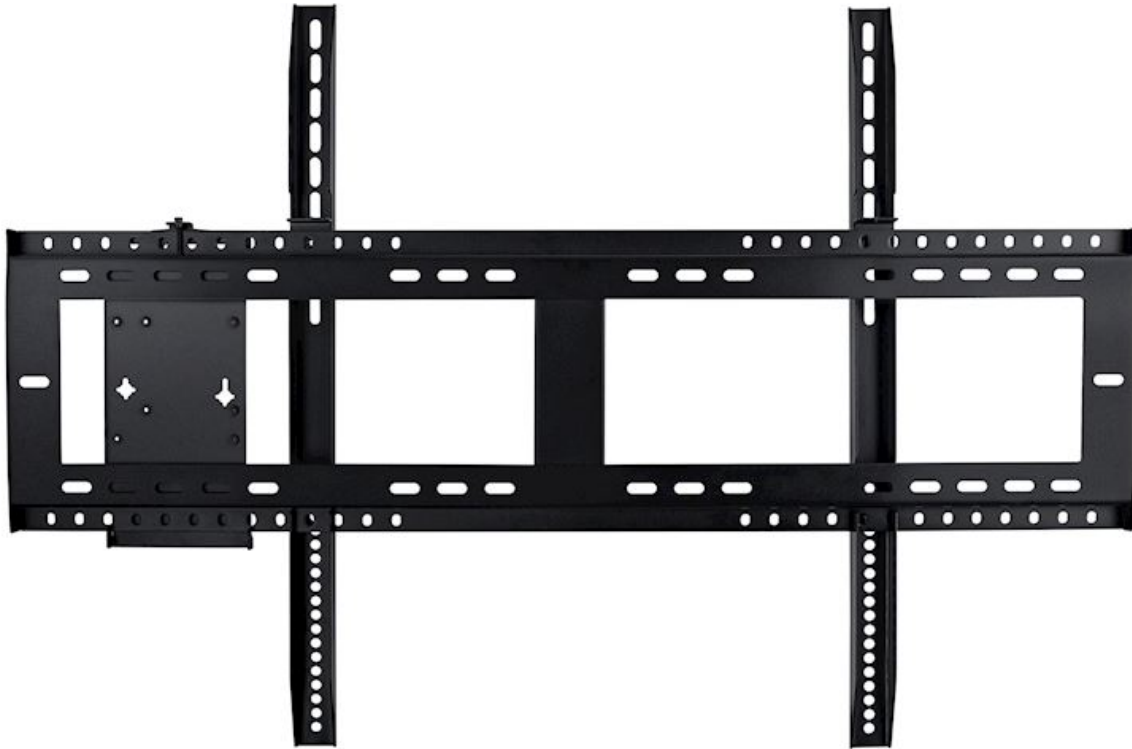

OWMFP05

Wall mount for Optoma Interactive flat panel displays

- **Wall mount designed for Optoma interactive flat panel displays**
- **Heavy duty construction**
- **Includes VESA adapter plate for mounting small form factor (SFF) computers**
- **Compatible with ST05 trolley**

The OWMFP05 is a wall mount designed for easy installation and adjustment of the Optoma 65", 75" and 86" interactive flat panel displays, and is also compatible with the ST05 trolley.

Specifications

UPC: 796435 22 292 5, EAN: 5055387668645, Colour: Black

General

Dimensions (W x D x H) mm	960 x 650 x 46
Net weight	6 kg
Gross weight	6.4 kg