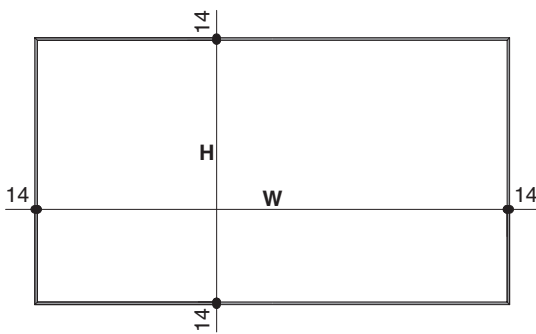

from 160 cm. to 400 cm. wide

GLANCE OF THE BEZEL
Covered with velvet
only 14 mm

LEONARDO is the brand new ScreenInt® innovative frame screen. The unique feature of this product is an **extremely thin bezel** covered with velvet that aims to satisfy the most demanding requirements in terms of design and aesthetics. This bezel will be all around only 14 mm. high and even with such a small bezel, the projection surface will be fixed with the exclusive elastic system of ScreenInt®, which guarantees a perfect flatness of the cloth.

Available in 4:3, 16:10, 16:9, 21:9 and 2,39:1 ratios or bespoke sizes.

TECHNICAL SPECIFICATIONS

- Frame dimensions: 14x50 mm. (WxD)
- Raw aluminium frame covered with black velvet
- No visible brackets are included in order to fix the screen to the wall
- Projection surface anchoring system with galvanized rods and rubber bands
- Flame-retardant projection surfaces – classification M1, M2 and B1

DIMENSIONS measures in cm					
Ratio 4:3 Dimensions (WxH)	Ratio 16:10 Dimensions (WxH)	Ratio 16:9 Dimensions (WxH)	Ratio 21:9 Dimensions (WxH)	Ratio 2,39:1 Dimensions (WxH)	Approx. net weight (Kg)
160 x 120	160 x 100	160 x 90	160 x 69	160 x 67	16
180 x 135	180 x 112	180 x 101	180 x 77	180 x 75	18
200 x 150	200 x 125	200 x 112	200 x 86	200 x 84	19
220 x 165	220 x 137	220 x 124	220 x 94	220 x 92	21
250 x 190	250 x 156	250 x 140	250 x 107	250 x 105	24
300 x 225	300 x 187	300 x 169	300 x 129	300 x 126	28
350 x 265	350 x 219	350 x 197	350 x 150	350 x 146	33
400 x 300	400 x 250	400 x 225	400 x 171	400 x 167	37