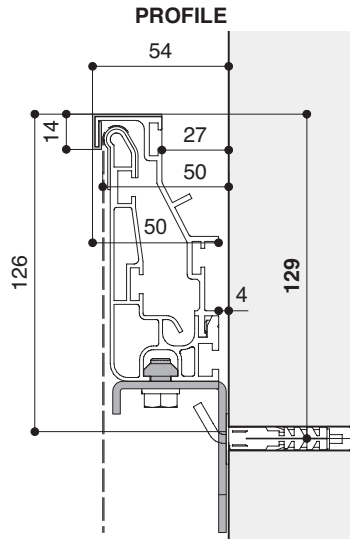

from 160 cm. to 400 cm. wide

GLANCE OF THE BEZEL
Covered with velvet
only 14 mm

LEONARDO is the brand new ScreenInt® innovative frame screen. The unique feature of this product is an **extremely thin bezel** covered with velvet that aims to satisfy the most demanding requirements in terms of design and aesthetics. This bezel will be all around only 14 mm. high and even with such a small bezel, the projection surface will be fixed with the exclusive elastic system of ScreenInt®, which guarantees a perfect flatness of the cloth.

Available in 4:3, 16:10, 16:9, 21:9 and 2,39:1 ratios or bespoke sizes.

TECHNICAL SPECIFICATIONS

- Frame dimensions: 14x50 mm. (WxD)
- Raw aluminium frame covered with black velvet
- No visible brackets are included in order to fix the screen to the wall
- Projection surface anchoring system with galvanized rods and rubber bands
- Flame-retardant projection surfaces – classification M1, M2 and B1

DIMENSIONS measures in cm					
Ratio 4:3 Dimensions (WxH)	Ratio 16:10 Dimensions (WxH)	Ratio 16:9 Dimensions (WxH)	Ratio 21:9 Dimensions (WxH)	Ratio 2,39:1 Dimensions (WxH)	Approx. net weight (Kg)
160 x 120	160 x 100	160 x 90	160 x 69	160 x 67	16
180 x 135	180 x 112	180 x 101	180 x 77	180 x 75	18
200 x 150	200 x 125	200 x 112	200 x 86	200 x 84	19
220 x 165	220 x 137	220 x 124	220 x 94	220 x 92	21
250 x 190	250 x 156	250 x 140	250 x 107	250 x 105	24
300 x 225	300 x 187	300 x 169	300 x 129	300 x 126	28
350 x 265	350 x 219	350 x 197	350 x 150	350 x 146	33
400 x 300	400 x 250	400 x 225	400 x 171	400 x 167	37