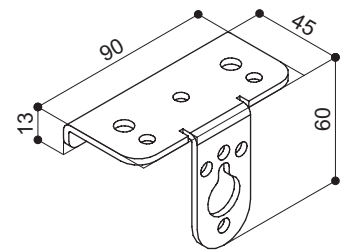

WALL BRACKET

IMPORTANT NOTE

The projection surface **OYSTER** cannot be mounted if the screen will be installed in an environment with 70% or more of humidity rate.

The measures in the drawings are expressed in millimetres.

DIMENSIONS measures in cm					
Ratio 4:3 Dimensions (WxH)	Ratio 16:10 Dimensions (WxH)	Ratio 16:9 Dimensions (WxH)	Ratio 21:9 Dimensions (WxH)	Ratio 2,39:1 Dimensions (WxH)	Approx. net weight (Kg)
160 x 120	160 x 100	160 x 90	160 x 69	160 x 67	16
180 x 135	180 x 112	180 x 101	180 x 77	180 x 75	18
200 x 150	200 x 125	200 x 112	200 x 86	200 x 84	19
220 x 165	220 x 137	220 x 124	220 x 94	220 x 92	21
250 x 190	250 x 156	250 x 140	250 x 107	250 x 105	24
300 x 225	300 x 187	300 x 169	300 x 129	300 x 126	28
350 x 265	350 x 219	350 x 197	350 x 150	350 x 146	33
400 x 300	400 x 250	400 x 225	400 x 171	400 x 167	37

PROJECTION SURFACES	
Front projection surfaces	Gain
White	1.2
HD Performer	1.3
Oyster* (ALR)	0.8
Microperforated	1.1
Lumi Grey Microperforated	0.8
Lumi Grey	0.8
Bright Contrast 3D 0.8*	0.8

*Limited in height

Warranty: 24 months

ENGINEERED LIKE NO OTHER SCREEN IN THE WORLD
www.screenint.com