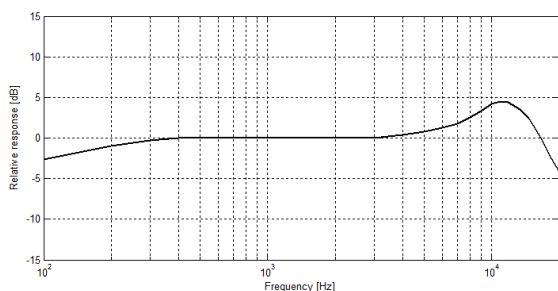

Transport and storage

To prevent any damage during transportation and storage, the microphones should always be handled in a horizontal position in their packaging.

HQ Belgium

+32 51 30 30 45

conference@televic.com

<https://www.televic.com/en/conference>

Asia

+86 21 61 48 01 23

conference@televic.com

www.televic-conference.com.cn

France

+33 3 74 09 52 76

conference-france@televic.com

www.televic-conference.fr

United States

+1 916 920 0901

conference-us@televic.com

All information copyright Televic Conference, 2023.

Televic reserves the right to change this document without notice.

Version 1.1 / 13 January, 2023