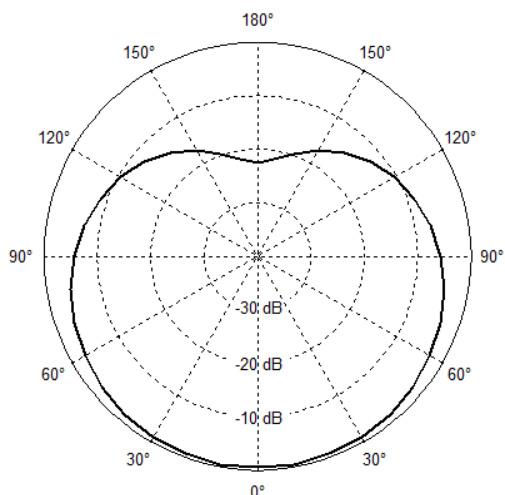

Polar Pattern

Frequency Response