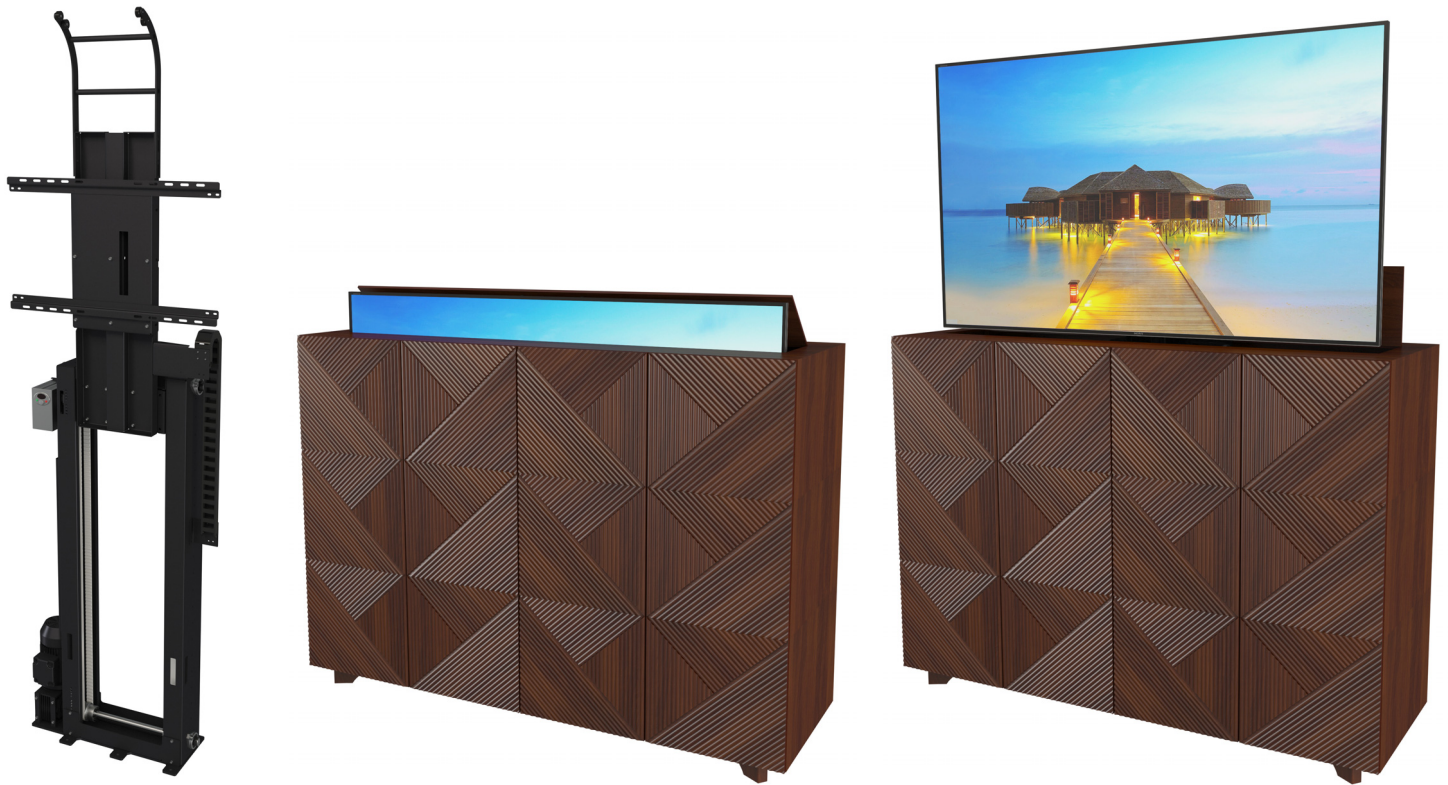

The most reliable solution for demanding applications involving big size or heavy weight TV sets, is Unitech Systems' heavy duty FPLT-HD-V1 series of floor/furniture lifts!

FPLT-HD-V1 series of flat panel pop-up lifts is characterized by firm construction, easy installation and smooth motion. Easily adapted in specific demands, it can cover most client needs!

Model	FPLT-HD-V1-800	FPLT-HD-V1-1000	FPLT-HD-V1-1200
Lift dimensions (WxD)	725x270mm		
Vertical motion up to (includes TV height+furniture cover pitch+spare air above and below)	800mm	1000mm	1200mm
Lift height (/raised height)	1070mm (/1870mm)	1270mm (/2270mm)	1470mm (/2670mm)
Maximum load capacity (≥ flat panel + furniture cover)	80kg		
Cable management system	√		
Standard color of metallic parts	powder coating in RAL 9005 black		
Power supply	230VAC-50/60Hz		
Standard control option	Dry contacts multi pin connector		
Optional controls	RF remote control, RS 232 or 485 ports		