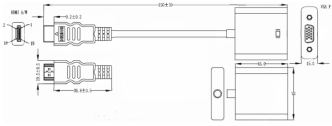

White HDMI to VGA Adaptor

TC-HDMIVGA EU SAP: 4191274 US SAP: 12939473

vav.link/tc-hdmivga

Plugs into HDMI port on a laptop. Converts digital HDMI signal into analogue VGA signal. Ideal when you are presenting in an older presentation environment which only has VGA cable between the lectern and projector.

VISION

IMAGE

Product Images

ZIP 0.99 MB

<files.visionaudiovisual.com/products/TC-HDMI VGA/images/TC-HDMI VGA.zip>

SPECIFICATIONS

MAXIMUM RESOLUTION

1920 x 1080 @ 60 Hz (1080p Full HD)

CONDUCTOR THICKNESS

32 AWG

CABLE OUTER DIAMETER

5.5 mm (0.22")

VGA CHASSIS SIZE

45 x 45 x 15 mm (1.77" x 1.77" x 0.59")

HDMI PLUG SIZE

37 mm long x 20 mm wide (1.46" x 0.79")

OVERALL LENGTH

230 mm (9.06")

WEIGHT

40 g (1.4 oz)

PACKAGED WEIGHT

45 g (1.6 oz)

PACKAGED DIMENSION

170 mm x 220 mm (6.7" x 8.6")