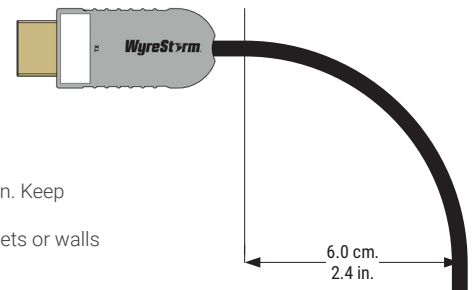

Optical HDMI Cable Performance Guide

Wiring and Connections

! IMPORTANT! Installation Requirements

The WyreStorm Active Optical cables are designed to transmit HDMI signals from the source to a display.

- Follow the labeling and the diagrams for connection to ensure proper operation.
- Due to the core of the HAOC being fiber optic the cable cannot have a bend radius greater than 6cm/2.4in. Keep this in mind when routing cables around objects and inside of walls.
- The cables have a max pull tension of 15kg/33lbs. Keep this in mind when routing the cable within cabinets or walls to avoid damaging the cable.