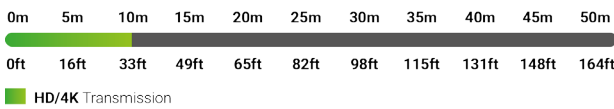

Cable Distances

CAB-HAOC-10

Optical HDMI Cable Performance Guide