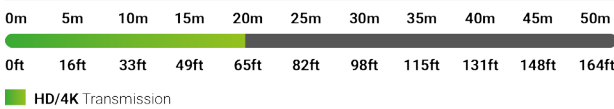

Cable Distances

CAB-HAOC-10

Optical HDMI Cable Performance Guide

CAB-HAOC-20

Optical HDMI Cable Performance Guide

CAB-HAOC-15

Optical HDMI Cable Performance Guide

CAB-HAOC-30

Basic Wiring Diagram

Specifications

Audio and Video					
Inputs	1x HDMI: 19-pin type A Male				
Outputs	1x HDMI: 19-pin type A Male				
Output Video Encoding	AOC				
Encoding Data Rate	18Gbps				
End to End Latency	Zero				
Audio Formats	2ch PCM Multichannel: LPCM and Up to DTS-X and Dolby Atmos				
		CAB-HAOC-10	CAB-HAOC-15	CAB-HAOC-20	CAB-HAOC-30
Video Resolution (Max)	1920x1080p @60Hz 16bit 3840x2160p @60Hz 10/12bit HDR 4:2:2 4096x2160p @60Hz 8bit 4:4:4 4096x2160p @60Hz RGB	10m/33ft	15m/50ft	20m/65ft	30m/98ft
Supported Standards	DCI RGB HDR HDR10 Dolby Vision HLG BT.2020 BT.2100				
Maximum Pixel Clock	600MHz				
Communication and Control					
HDMI	TMDS HDCP EDID CEC ARC Ethernet				
Ethernet	Supported				
Audio Return Channel (ARC)	Supported				
Installation Restrictions					
Max Bend Radius	6cm				
Max Pull Tension	15kg				
Power					
Power Supply	Passive 5V DC 1A 4.5v~5.5v VCC (From Connected Source)				
Max Power Consumption	250mW				
Environmental					
Operating Temperature	14°F ~ 122°F (-10°C ~ 50°C) 10% ~ 90%, non-condensing				
Storage Temperature	-4°F to ~ 140°F (-20°C ~ +60°C) 10% ~ 90%, non-condensing				
Maximum BTU	0.85 BTU/hr				
Dimensions and Weight					
Rack Units/Wall Box	NA				
Height	9mm/0.36in				
Width	19.8mm/0.78in				
Depth	39.5mm/1.56in				
Weight	NA				
		CAB-HAOC-10	CAB-HAOC-15	CAB-HAOC-20	CAB-HAOC-30
Cable Length (Connector to Connector)	10m/33ft	15m/50ft	20m/65ft	30m/98ft	
Regulatory					
Safety and Emission	CE FCC RoHS				