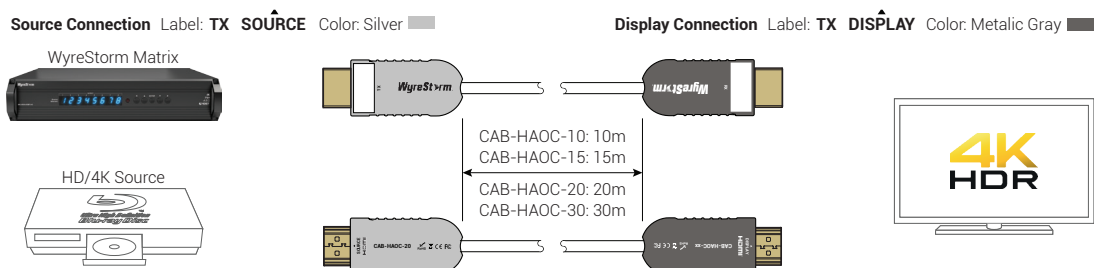

Basic Wiring Diagram