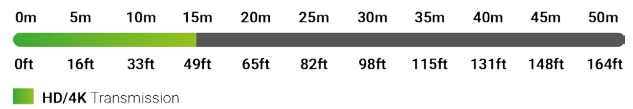

Cable Distances

CAB-HAOC-10

Optical HDMI Cable Performance Guide

CAB-HAOC-20

Optical HDMI Cable Performance Guide

CAB-HAOC-15

Optical HDMI Cable Performance Guide

CAB-HAOC-30

Basic Wiring Diagram

Specifications

Audio and Video					
Inputs	1x HDMI: 19-pin type A Male				
Outputs	1x HDMI: 19-pin type A Male				
Output Video Encoding	AOC				
Encoding Data Rate	18Gbps				
End to End Latency	Zero				
Audio Formats	2ch PCM Multichannel: LPCM and Up to DTS-X and Dolby Atmos				
		CAB-HAOC-10	CAB-HAOC-15	CAB-HAOC-20	CAB-HAOC-30
Video Resolution (Max)	1920x1080p @60Hz 16bit 3840x2160p @60Hz 10/12bit HDR 4:2:2 4096x2160p @60Hz 8bit 4:4:4 4096x2160p @60Hz RGB	10m/33ft	15m/50ft	20m/65ft	30m/98ft
Supported Standards	DCI RGB HDR HDR10 Dolby Vision HLG BT.2020 BT.2100				
Maximum Pixel Clock	600MHz				
Communication and Control					
HDMI	TMDS HDCP EDID CEC ARC Ethernet				
Ethernet	Supported				
Audio Return Channel (ARC)	Supported				
Installation Restrictions					
Max Bend Radius	6cm				
Max Pull Tension	15kg				
Power					
Power Supply	Passive 5V DC 1A 4.5v~5.5v VCC (From Connected Source)				
Max Power Consumption	250mW				
Environmental					
Operating Temperature	14°F ~ 122°F (-10°C ~ 50°C) 10% ~ 90%, non-condensing				
Storage Temperature	-4°F to ~ 140°F (-20°C ~ +60°C) 10% ~ 90%, non-condensing				
Maximum BTU	0.85 BTU/hr				
Dimensions and Weight					
Rack Units/Wall Box	NA				
Height	9mm/0.36in				
Width	19.8mm/0.78in				
Depth	39.5mm/1.56in				
Weight	NA				
		CAB-HAOC-10	CAB-HAOC-15	CAB-HAOC-20	CAB-HAOC-30
Cable Length (Connector to Connector)	10m/33ft	15m/50ft	20m/65ft	30m/98ft	
Regulatory					
Safety and Emission	CE FCC RoHS				