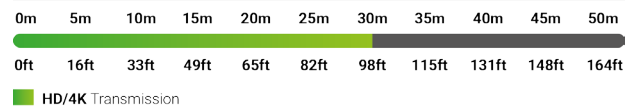

CAB-HAOC-30

Optical HDMI Cable Performance Guide