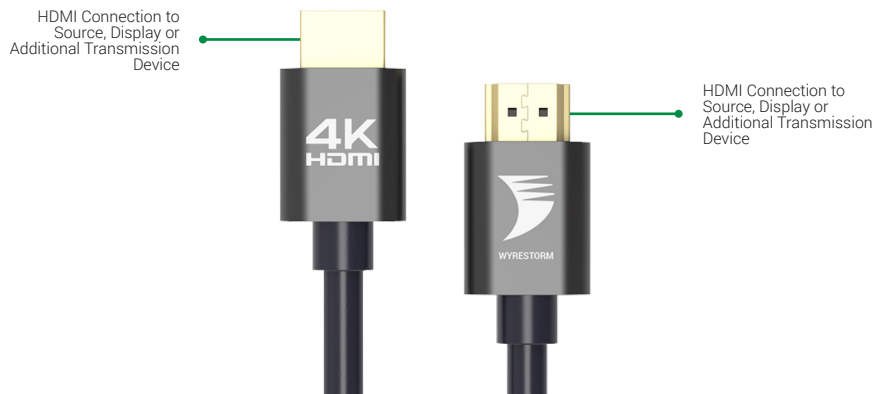

4K HDR 4:4:4 60Hz HDMI Cable with Ethernet and VW-1 Rating

EXP-4KUHD-x

WyreStorm
Essentials

Specification Sheet

4K HDR **HDMI** **HDCP 2.2**

WyreStorm - Powerful. Reliable. Simple.

Introduction

WyreStorm HDMI cables are designed to meet the high bandwidth requirements demanded by the latest 4K UHD devices in commercial and residential applications. Our cables are tested using WyreStorm products to ensure continued compatibility with all 4K UHD and HD devices and provide a lifetime of perfect device connectivity.

Key Features

- High Speed HDMI Performance: 18Gbps 4K/60 4:4:4 with 10-bit HDR at 60Hz
- Flexible, durable cable jacket with kink protection
- Compatible with all current and emerging HDR standards at up to 60Hz:- HLG (Hybrid Log Gamma)-HDR-10 and HDR-10+Dolby VisionPQ (Perceptual Quantizer)SL-HDR-1
- ARC and CEC compatible for true native HDMI communication
- 99% oxygen free solid copper core
- HDMI v2.0, v1.4 & v1.3 support
- Support of passive HDMI communication standards such as ALLM and VRR
- Available in 1m and 2m lengths

In the Box

1x WyreStorm EXP-4KUHD-x