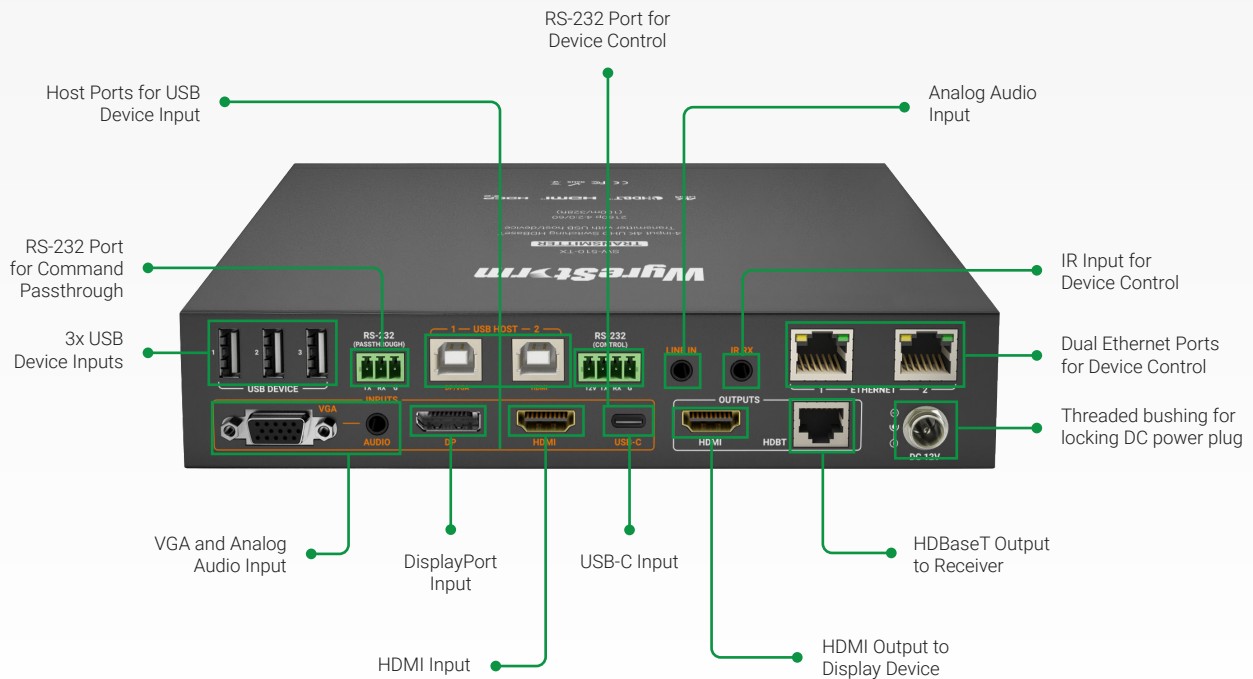

# 4-input 4K UHD Switching HDBaseT Transmitter with USB host/device (4K: 100m/328ft)

SW-510-TX

**WyreStorm**

Specification Sheet

WyreStorm - Powerful. Reliable. Simple.

## Introduction

When the next generation of HDBaseT transmission meets WyreStorm's presentation switcher platform, the result is this powerful switching transmitter, perfect for corporate meeting and classroom environments. Automatic switching inputs with USB host extension and CEC triggering mean an autonomous experience with no user input required.

## Key Features

- Professional switching transmitter for education or corporate meeting rooms
- Automatic or manual switching between HDMI, VGA, DisplayPort and USB-C inputs
- Bidirectional USB2.0 for connection of webcams, smart touchscreens and microphones
- USB-C input supports Alt-mode functionality for AV and USB device connection through a single cable
- Automatic or manual CEC triggering for compatible connected screens or projectors
- Supports source content up to 4K/60 4:2:0 with HDCP 2.2

## In the Box

- 1x SW-510-TX Transmitter
- 1x 12V DC Power Supply (US/UK/EU)
- 1x IR Receiver
- 2x Mounting Brackets

- 1x 3-pin Screw Down Phoenix Connector
- 1x 4-pin Screw Down Phoenix Connector
- 1x Quickstart Guide