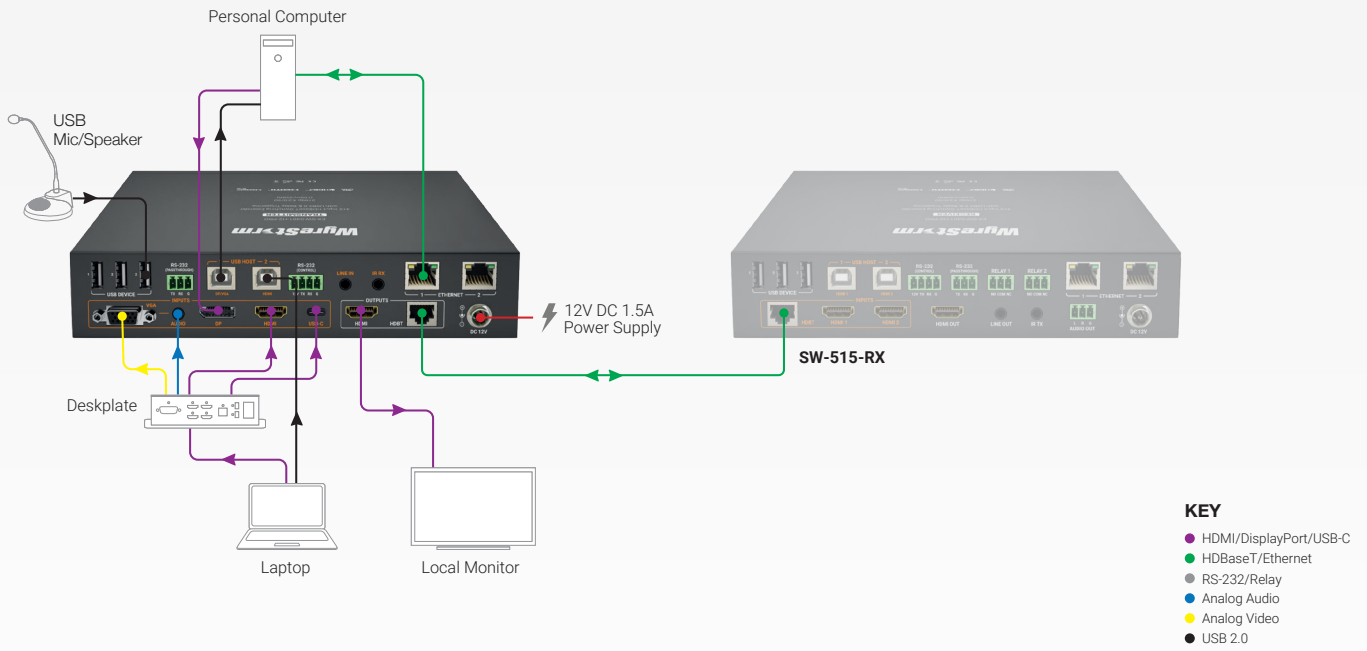

Right Product for the Right Application.

Note: WyreStorm reserves the right to change product specification, appearance or dimensions of this product at any time without prior notice.